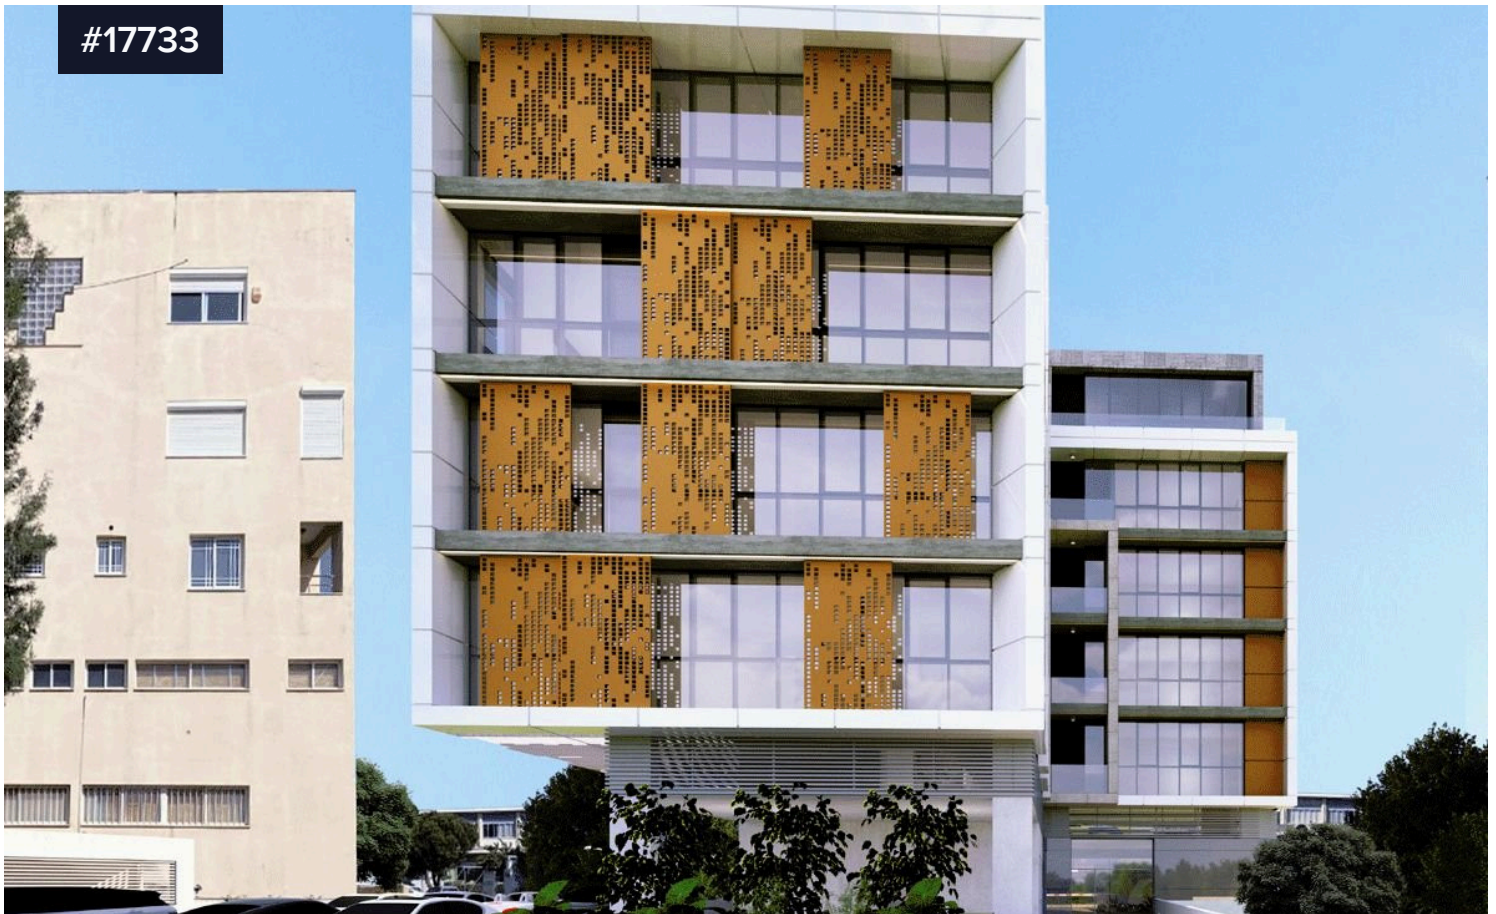

#17733

## Commercial Building for Sale in Kato Polemidia, Limassol

€11,000,000 <sup>+VAT</sup>

 Kato Polemidia, Limassol

Covered

 2123 m<sup>2</sup>

A landmark business centre, located in one of Limassol's main commercial hub.

This outstanding building comprises of 6 floors of commercial office space, all of which are meticulously designed to reach the level of quality any high calibre business deserves and expects.

Futhermore, the floor to ceiling windows provide astonishing city and mountain views, complementing the open plan configuration.

The building is close proximity to significant related infrastructures such as respectable business centres, banks and restaurants.

Call for further information and viewing.

Type	<b>Commercial Building</b>
Plot	<b>1323 m<sup>2</sup></b>
Status	<b>Under construction</b>
Year of construction	<b>2024</b>
Energy efficiency rating	 <b>A</b>