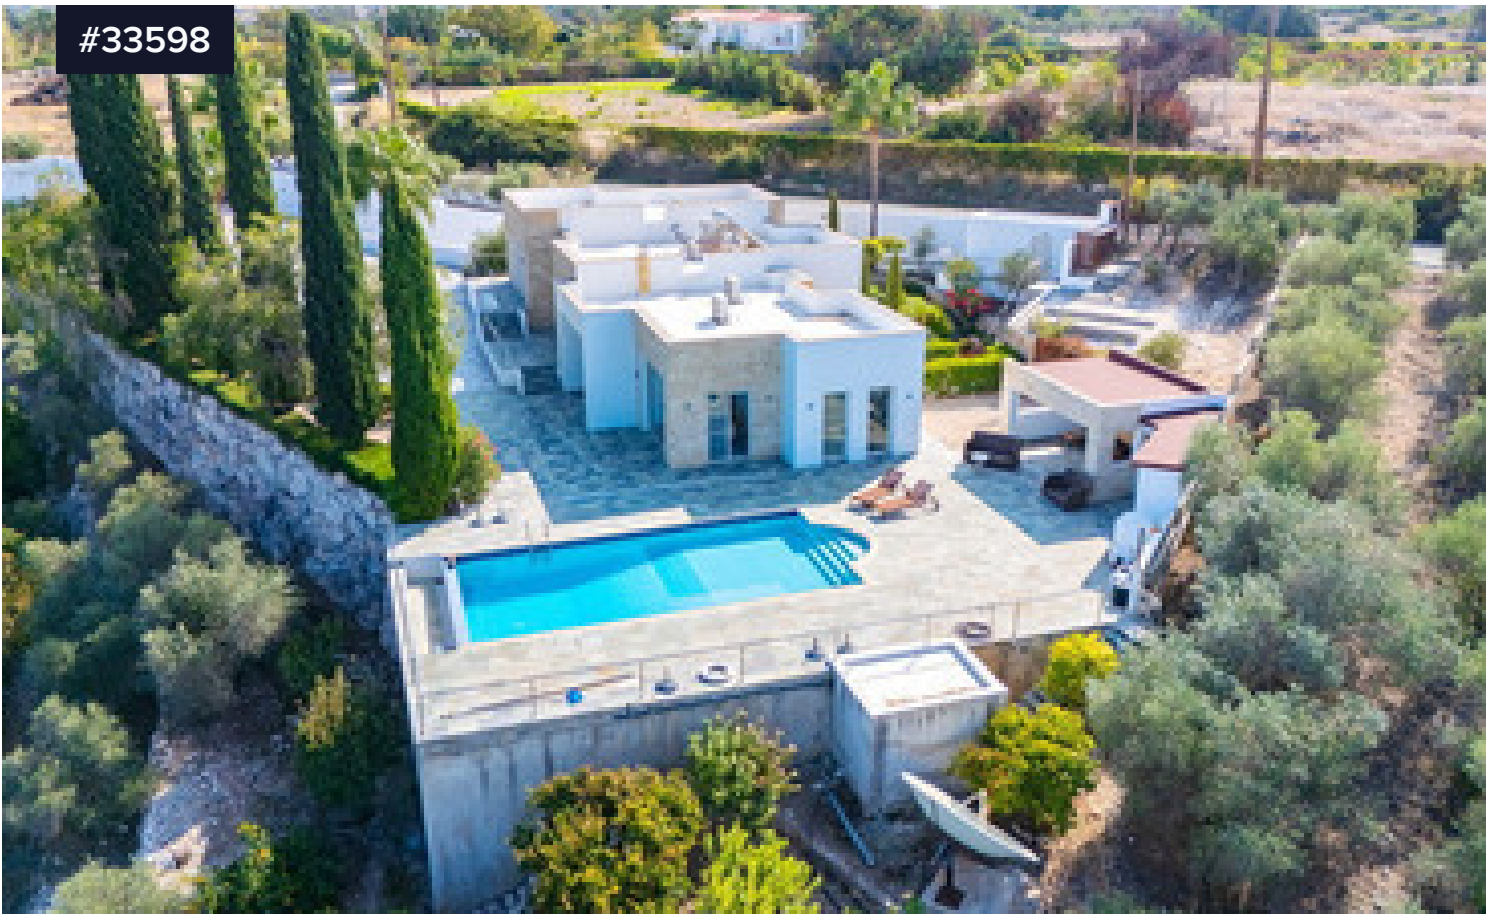

#33598

FOUR BEDROOM SEAVIEW BUNGALOW FOR SALE

€1,350,000

 Latchi, Paphos

Bedrooms

 4

Bathrooms

 3

Total covered area

 230 m²

Type

Bungalow

Plot

4936 m²

Status

Resale

Title deed

Land

Energy efficiency rating

 **A+**

This unique property is a detached bungalow that enjoys unobstructed and panoramic sea views.

Positioned in the most beautiful area of the island.

Set on an elevated location, the property offers breathtaking views stretching across the Mediterranean Sea and surrounding countryside, creating an exceptional sense of privacy and natural beauty.