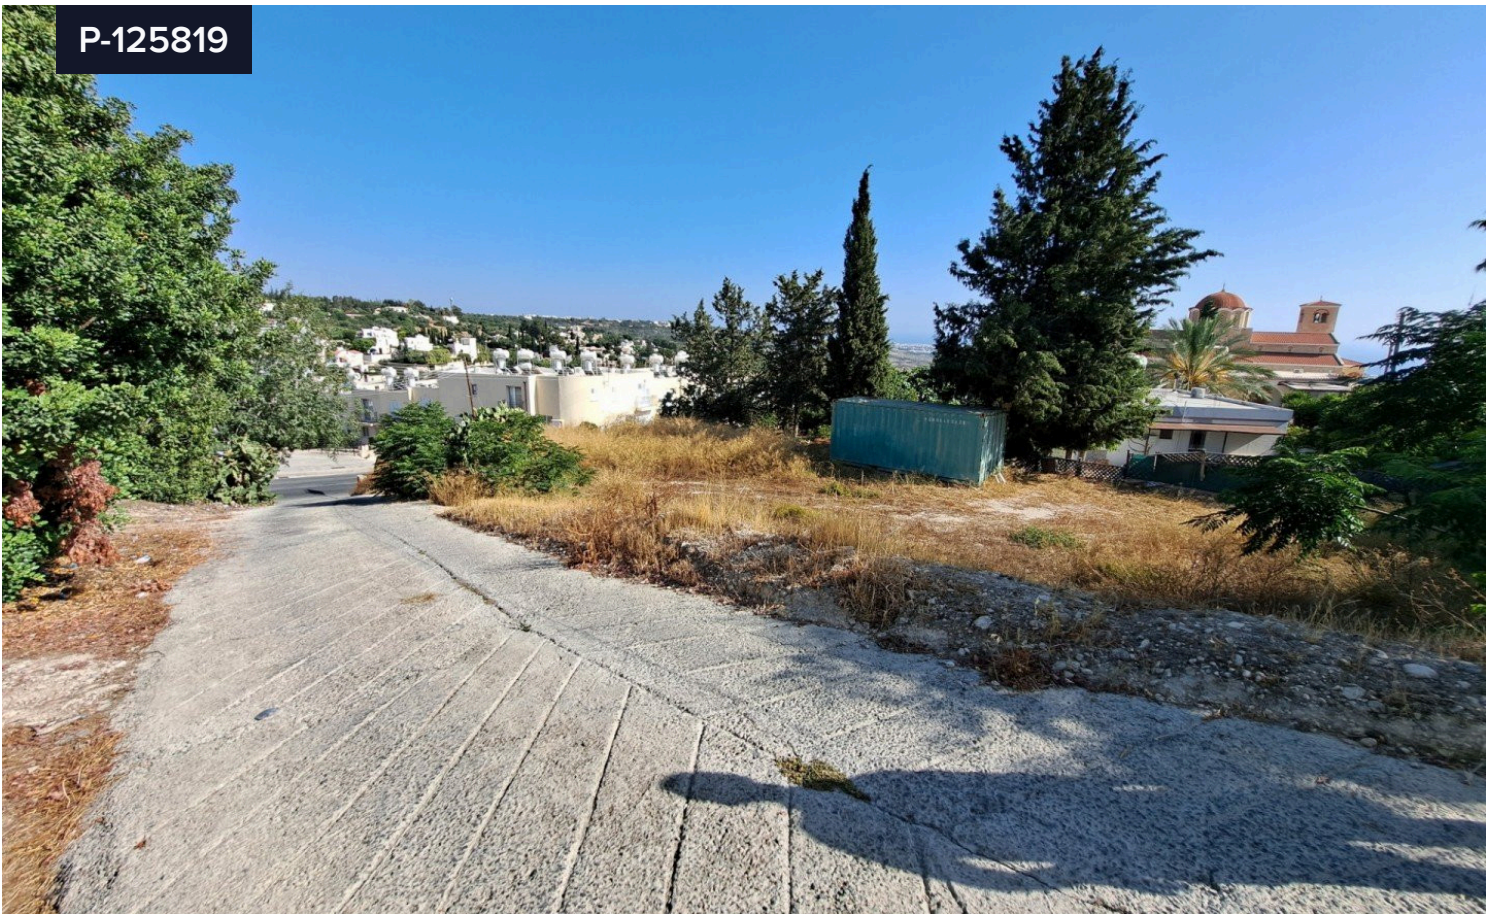

P-125819

Plot For Sale In Tala Paphos Cyprus

€180,000

 Tala, Paphos

Area

 865 m²

For sale residential plot in Tala, Paphos. The plot is adjacent to a main road it has approx. 25 meters road face. It falls into the residential zone Ka6a with 90% building density and 50% coverage ratio. There is a floor allowance for 2 floors and 10 meters height. For more information please contact us. The price may be subject to VAT.