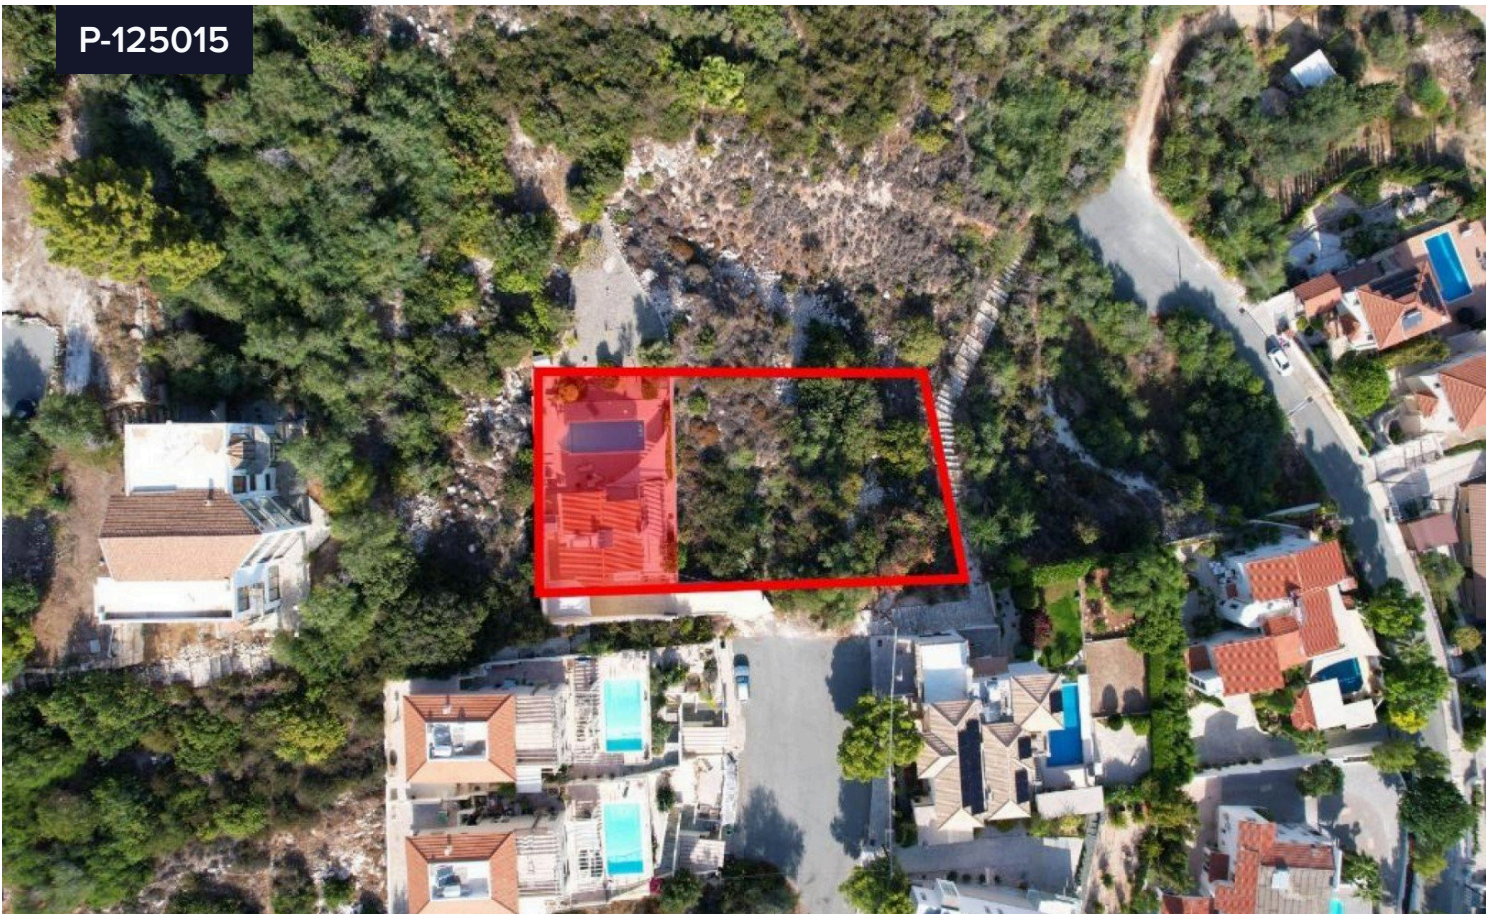

P-125015

Plot For Sale In Tala Paphos Cyprus

€105,000 ^{+VAT}

 Tala, Paphos

Area

 1264 m²

The asset is a 60.67% share of a residential plot in Tala. It is located 600m from Tala-Tremithousa road and 1,3km from Agios Neofytos Monastery. The plot has an area of 1,264sqm (the corresponding area is 767sqm) and benefits from a road frontage of 18m. The property offers close proximity to all amenities and easy access to Paphos's city center.

Type

Building Plot

Title deed

Yes