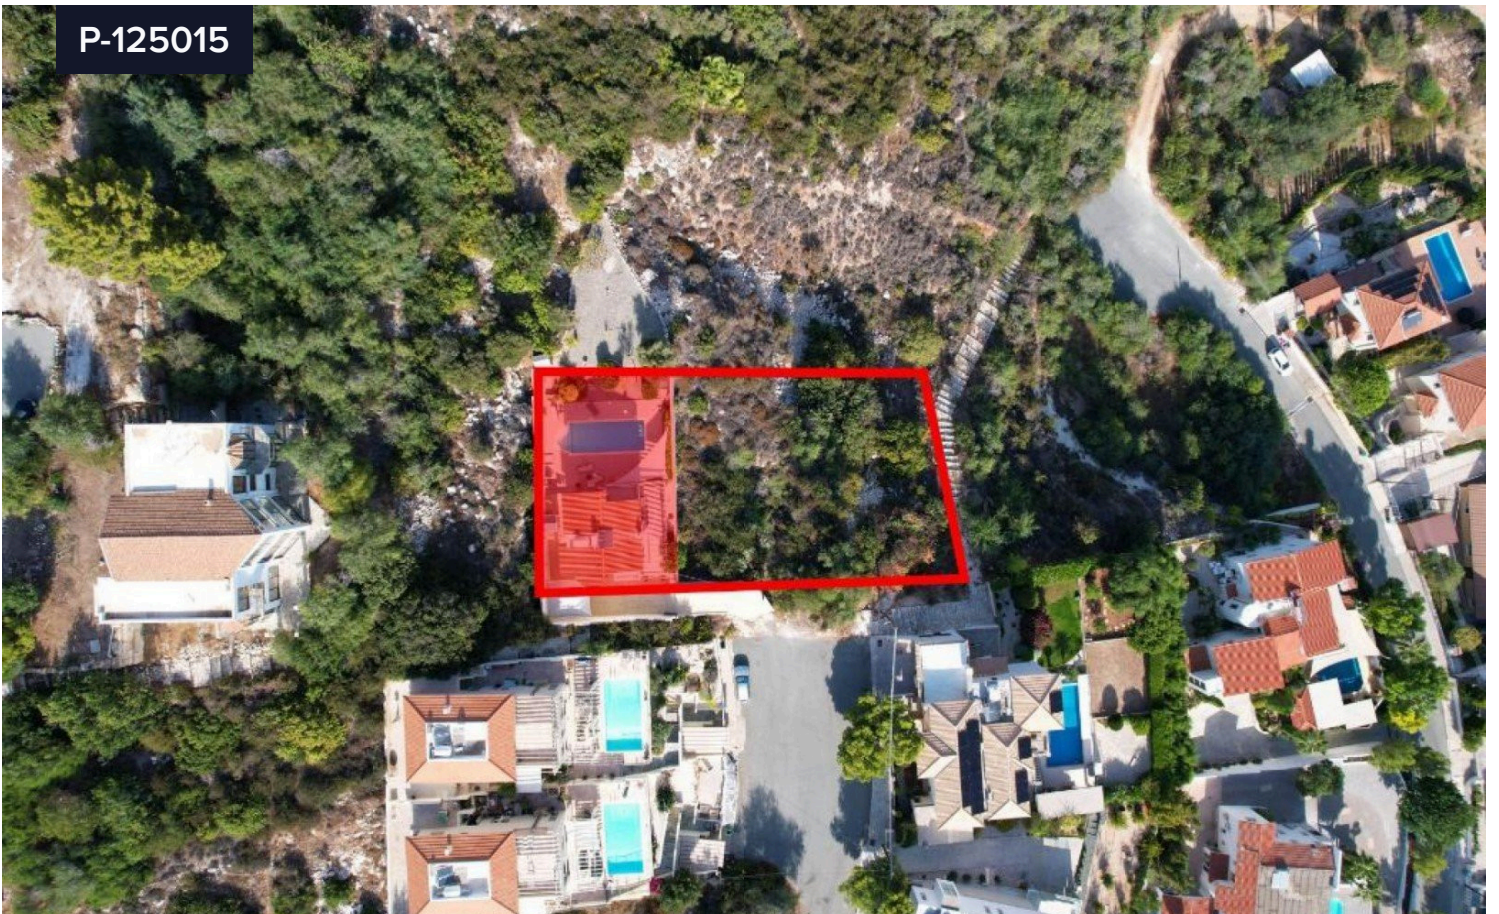

## Plot For Sale In Tala Paphos Cyprus

€105,000 <sup>+VAT</sup>

 Tala, Paphos

Area

 **1264 m<sup>2</sup>**

The asset is a 60.67% share of a residential plot in Tala. It is located 600m from Tala-Tremithousa road and 1,3km from Agios Neofytos Monastery. The plot has an area of 1,264sqm (the corresponding area is 767sqm) and benefits from a road frontage of 18m. The property offers close proximity to all amenities and easy access to Paphos's city center.