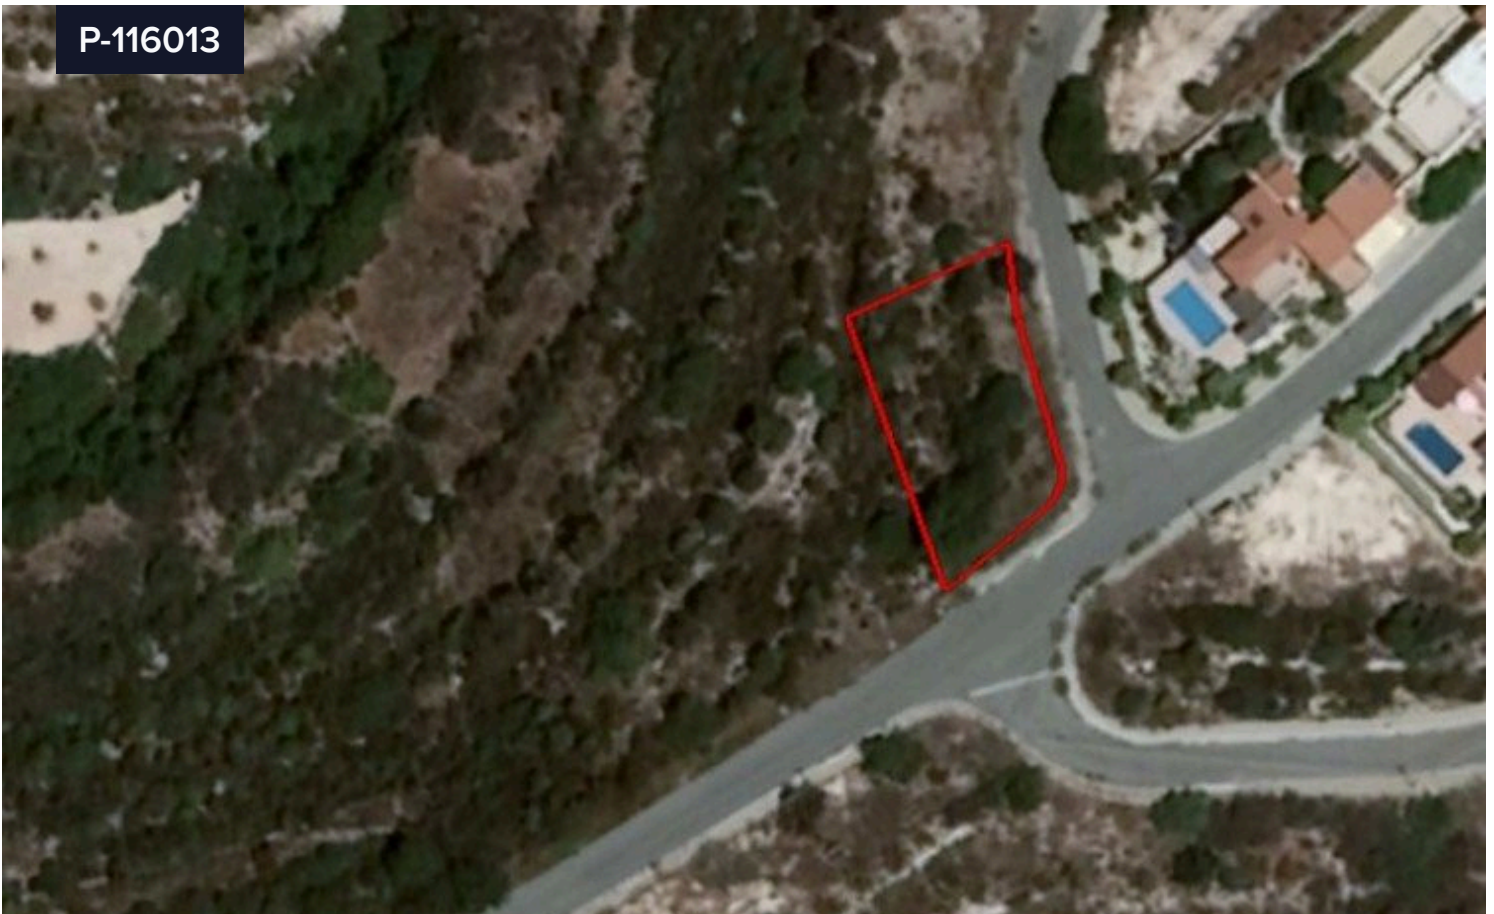

P-116013

Plot For Sale In Tala Paphos Cyprus

€100,000 ^{+VAT}

 Tala, Paphos

Area

 705 m²

This is a plot in Tala, Paphos. It has an area of 705sqm, benefits from a road frontage of 48m and offers a partial distant sea view. The immediate area comprises of residential and touristic developments offering all kind of amenities. The asset is covered by all utility services (water, electricity and telecommunications). The asset falls within residential planning zone K