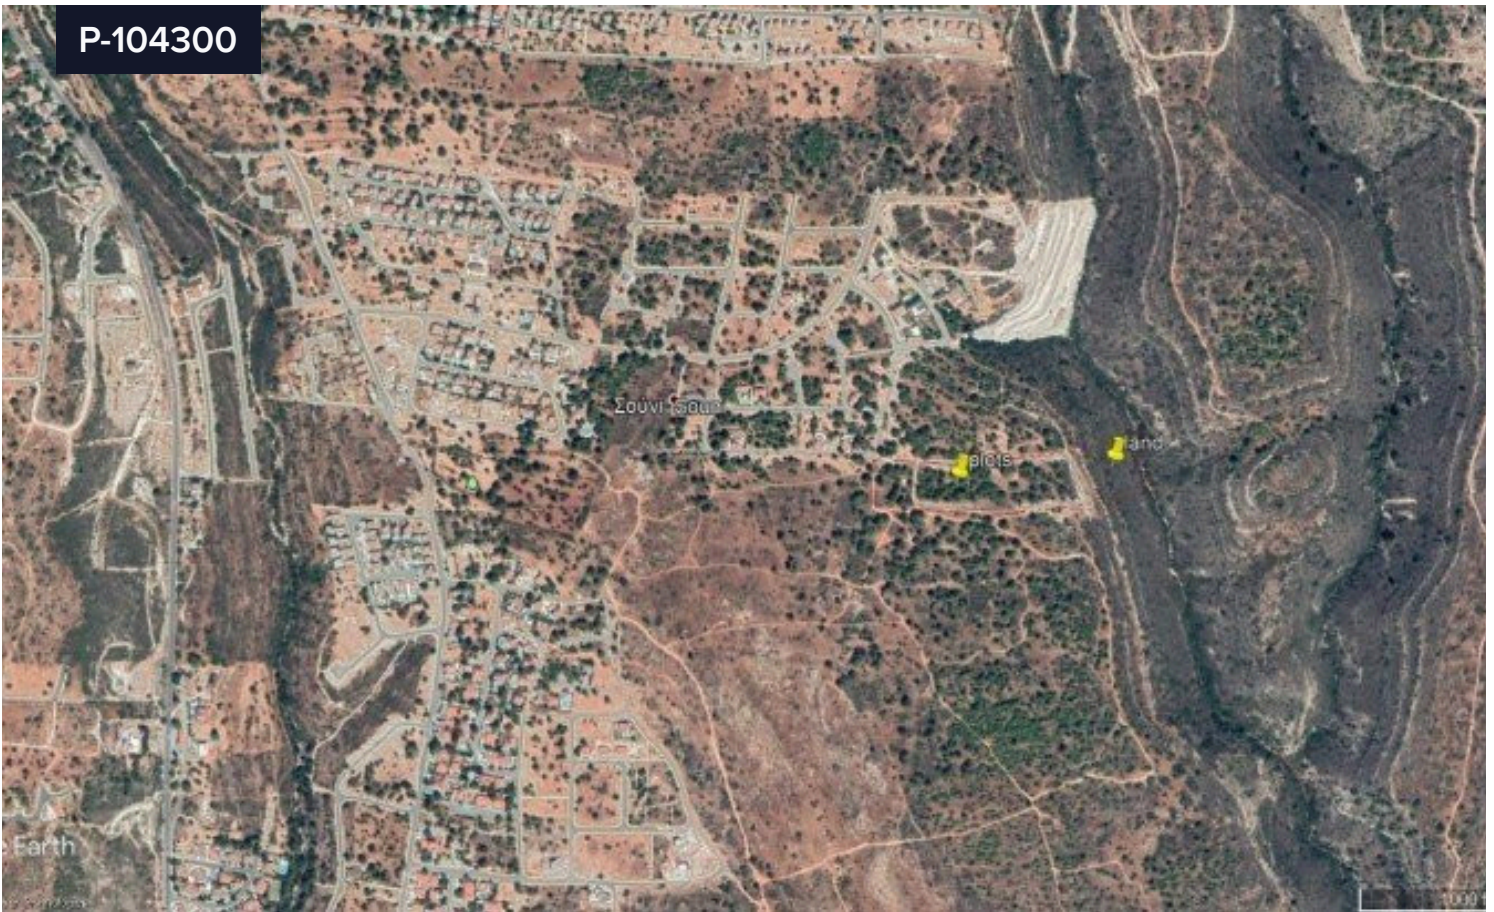

## Plot For Sale In Souni Zanakia Limassol Cyprus

€140,000 <sup>+VAT</sup>

 Souni-Zanakia, Limassol

Area

 634 m<sup>2</sup>

Souni / Zanatzia is a quaint historic village at an altitude of about 400 meters. Located 10 minutes from the ancient Curium beach and 20 minutes from the center of Limassol. The climate here is said to be probably the best you can find in all the province of Limassol (No humidity) . Characteristic of the region `s rich vegetation and especially pines along with olive and carob and wild oaks create a wonderful breathtaking scenery .The plot is located in the heart of the forest .There is direct access to all the facilities such as water and electricity .The plot is in a newly built residential area. Allowing for 20% build cover 20% up to 2 floors is suitable for residential use. The plot has access to all utilities. Living in the forest, 10 minutes from the sea, 10

Type

**Building Plot**

Title deed

**Yes**