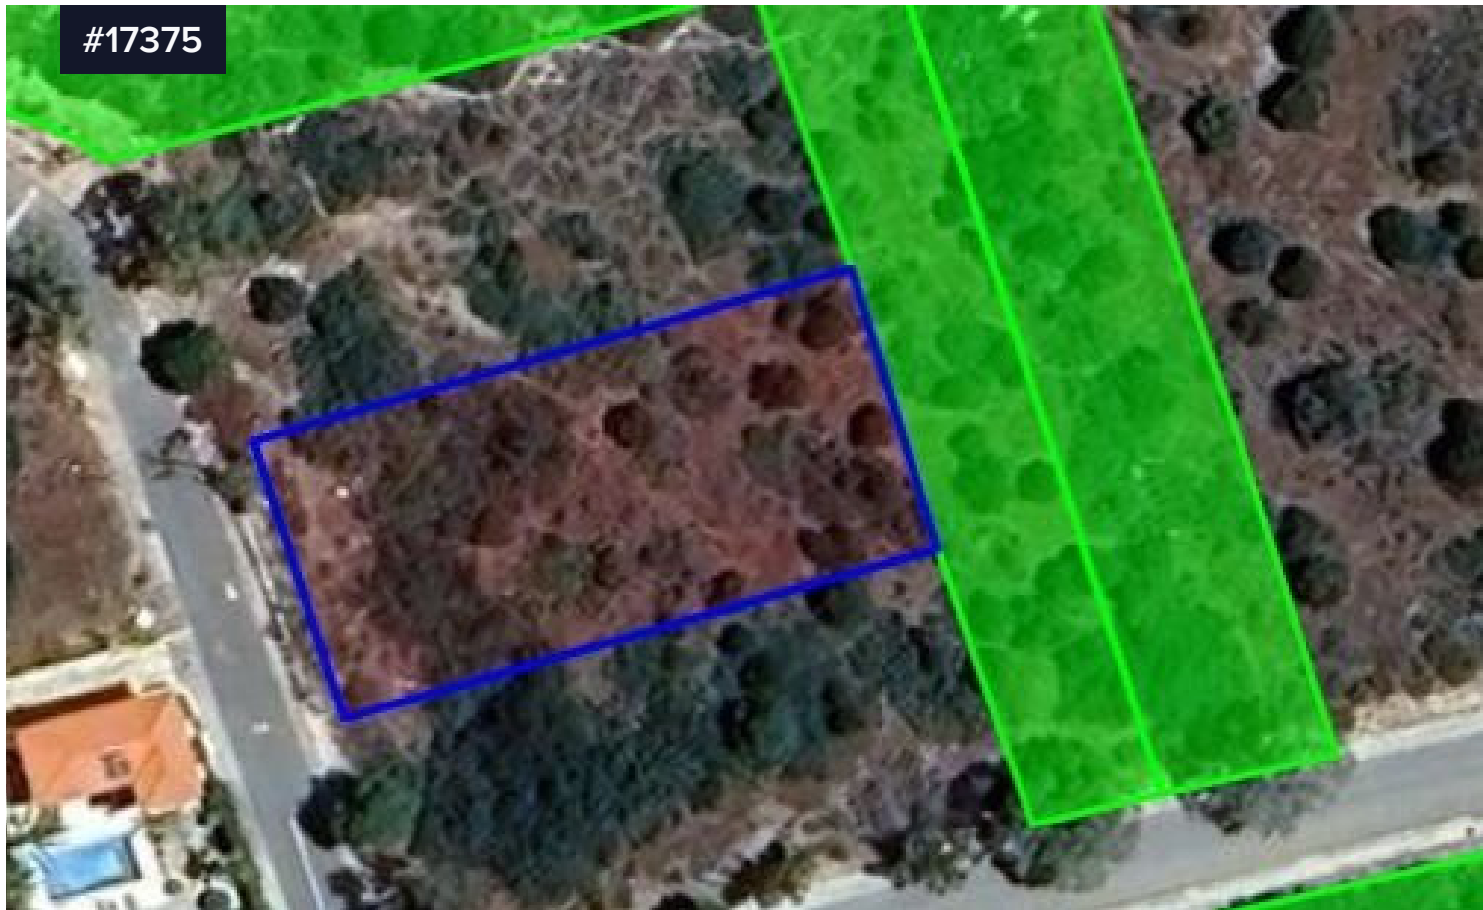

#17375

Residential plot in Secret Valley

€207,000

 Secret Valley, Paphos

Area

 1254 m²

Type

Building Plot

Title deed

Yes

For sale residential plot in Secret Valley in Kouklia community, Paphos.

The plot has a big size of a total 1254 sq.m. area.

It is located in a quiet area and it is also adjacent into a green area.

Plot characteristics:

Zone type: G3

Building density: 20%

Coverage ratio: 15%

Max height: 8.3 m

Max floors: 2