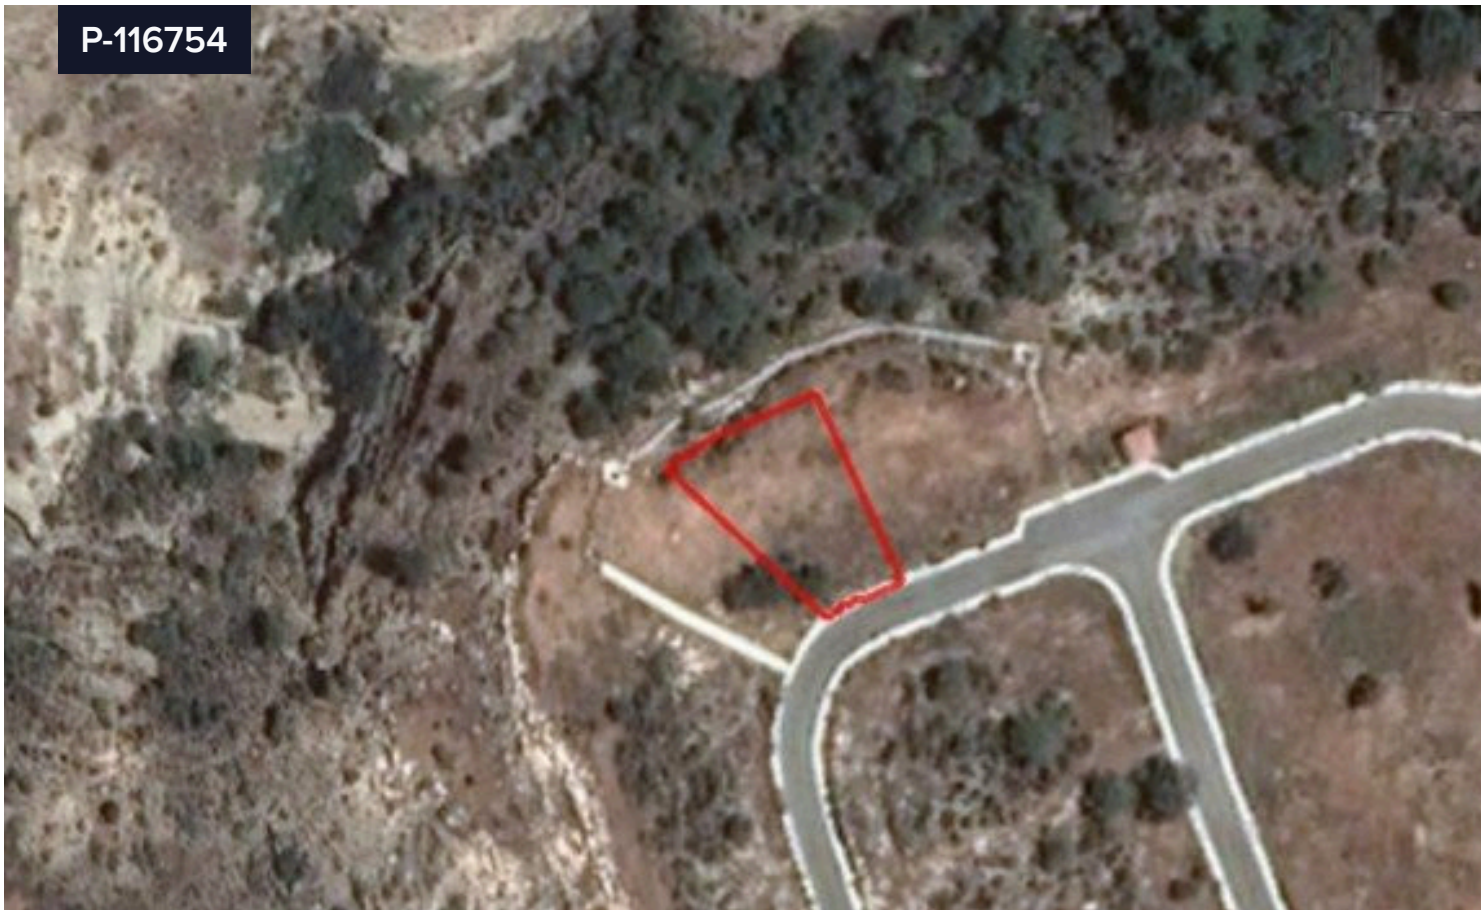

## Plot For Sale In Pissouri Limassol Cyprus

€148,000 <sup>+VAT</sup>

 Pissouri, Limassol

Area

 **954 m<sup>2</sup>**

Available plot in Pissouri village, in Limassol. The plot has an area of 954sqm and benefits from a frontage along a registered road. The immediate area comprises of residential developments and undeveloped parcels of land. The plot is covered by all utility services (water, electricity and telecommunication). It falls within residential planning zone H6 with 20% building density, 20% coverage, in 2 floors and a maximum height of 8,3m. THE PRICE IS SUBJECT TO VAT.

Type

**Building Plot**

Title deed

**Yes**