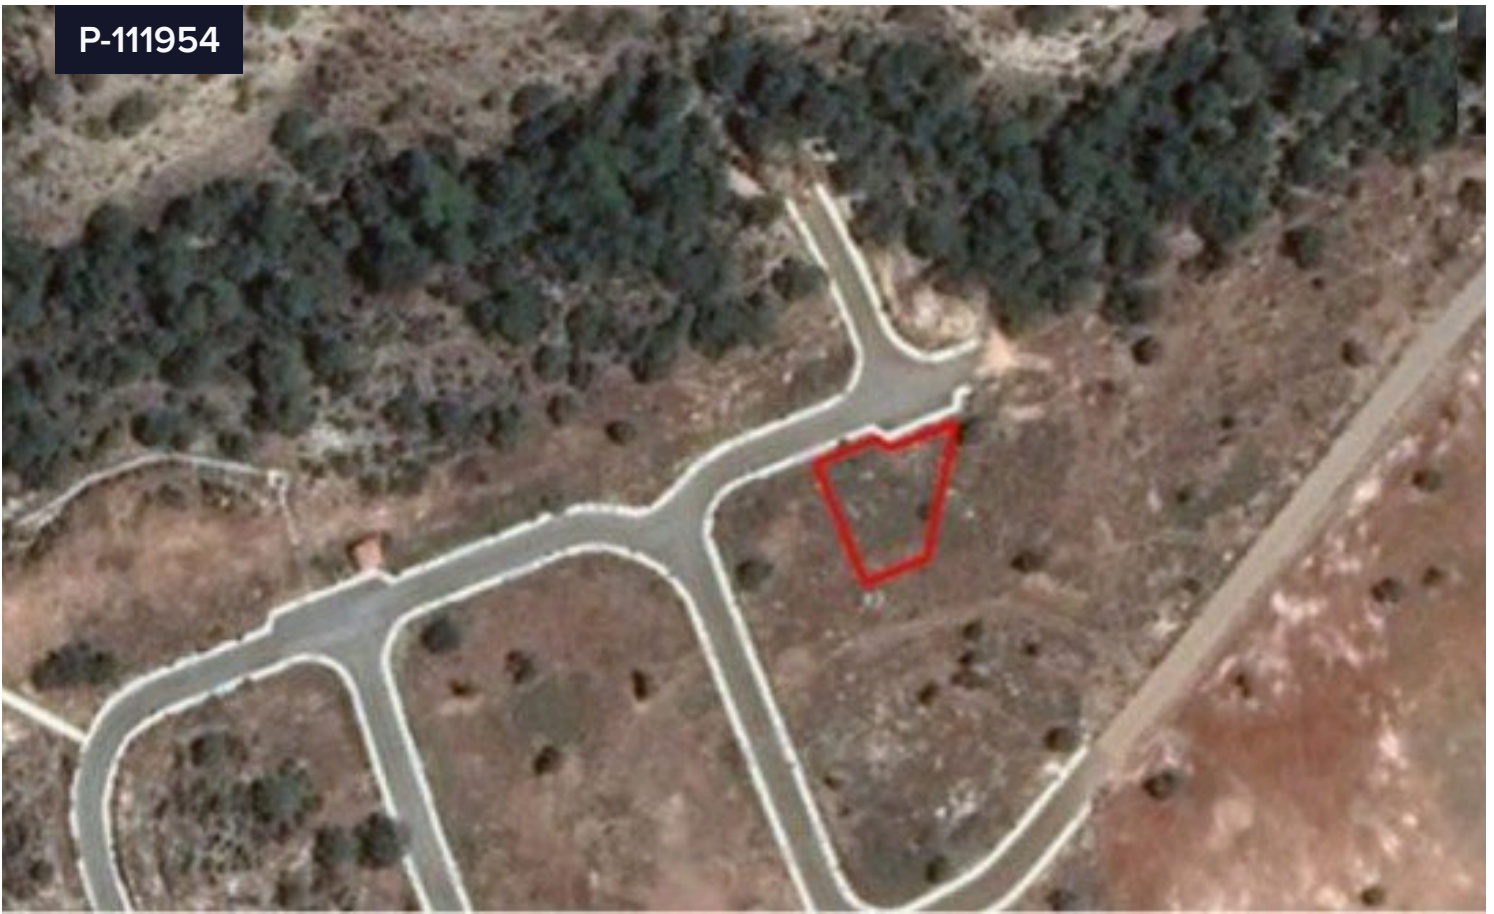

P-111954

Plot For Sale In Pissouri Limassol Cyprus

€107,000 ^{+VAT}

 Pissouri, Limassol

Area

 **713 m²**

Plot available in Pissouri village, in Limassol. The plot has an area of 713sqm and benefits from a frontage along a registered road. It is covered by all utility services (water, electricity and telecommunication). It falls within residential planning zone H6 with 20% building density, 20% coverage, in 2 floors and a maximum height of 8,3m. THE PRICE IS SUBJECT TO VAT.

Type

Building Plot

Title deed

Yes