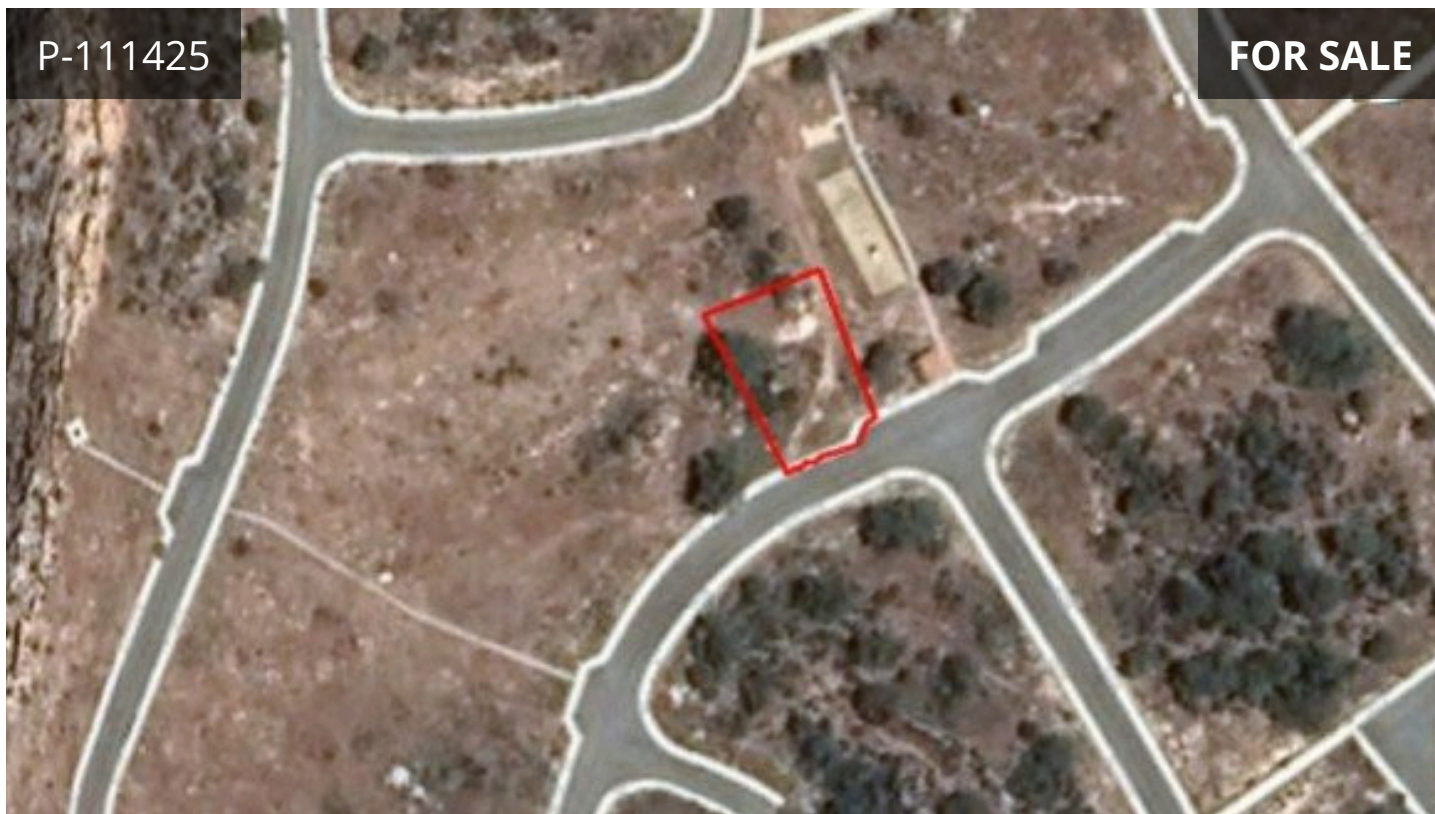

P-111425

FOR SALE

Limassol, Pissouri

748 m² Area

FOX

SMART ESTATE AGENCY

Description

Available residential plot in Pissouri village, in Limassol. It has an area of 748sqm and benefits from a frontage along a registered road. The immediate area comprises of residential developments and undeveloped parcels of land. The plot is covered by all utility services (water, electricity and telecommunication). It falls within residential planning zone H6 with 20% building density, 20% coverage, in 2 floors and a maximum height of 8,3m. THE PRICE IS SUBJECT TO VAT.

€123,500 +VAT

TYPE	Building Plot
PLOT	748 m ²
TITLE DEED	Yes

foxrealty.eu