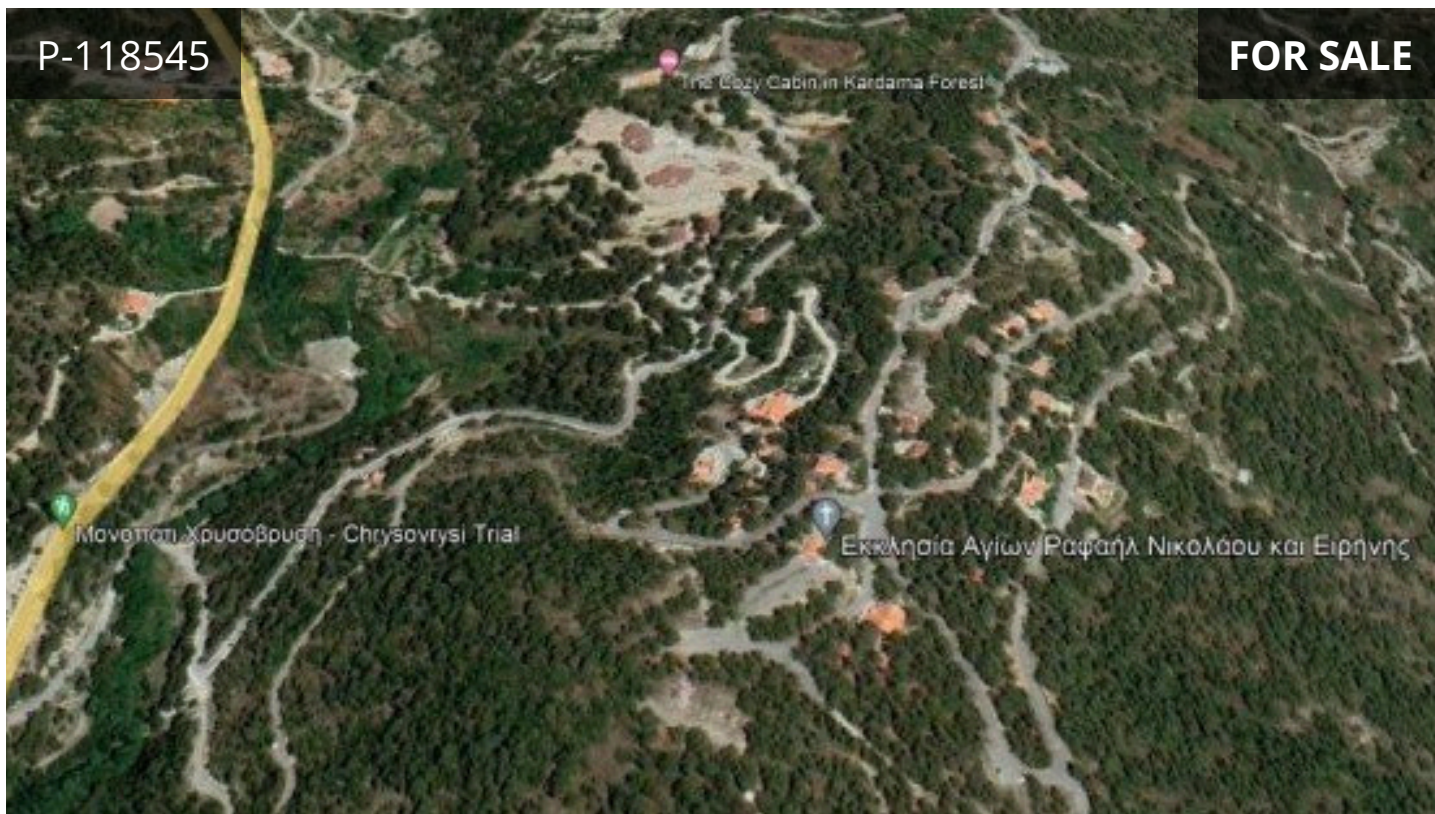

P-118545

FOR SALE

Limassol, Pelendri

725 m² Area

FOX

SMART ESTATE AGENCY

Description

A nice 725sqm residential plot with amazing panoramic view in Pelendri village in Limassol. The property is close to all amenities, round to 30 minutes driving distance from Limassol, in a quiet residential area. It has 20% building density, 15% coverage, 2 floors allowance, water, road, electricity. Call as for more information and viewing.

€65,000 +VAT

TYPE	Building Plot
PLOT	725 m ²
STATUS	Resale
TITLE DEED	Yes

foxrealty.eu