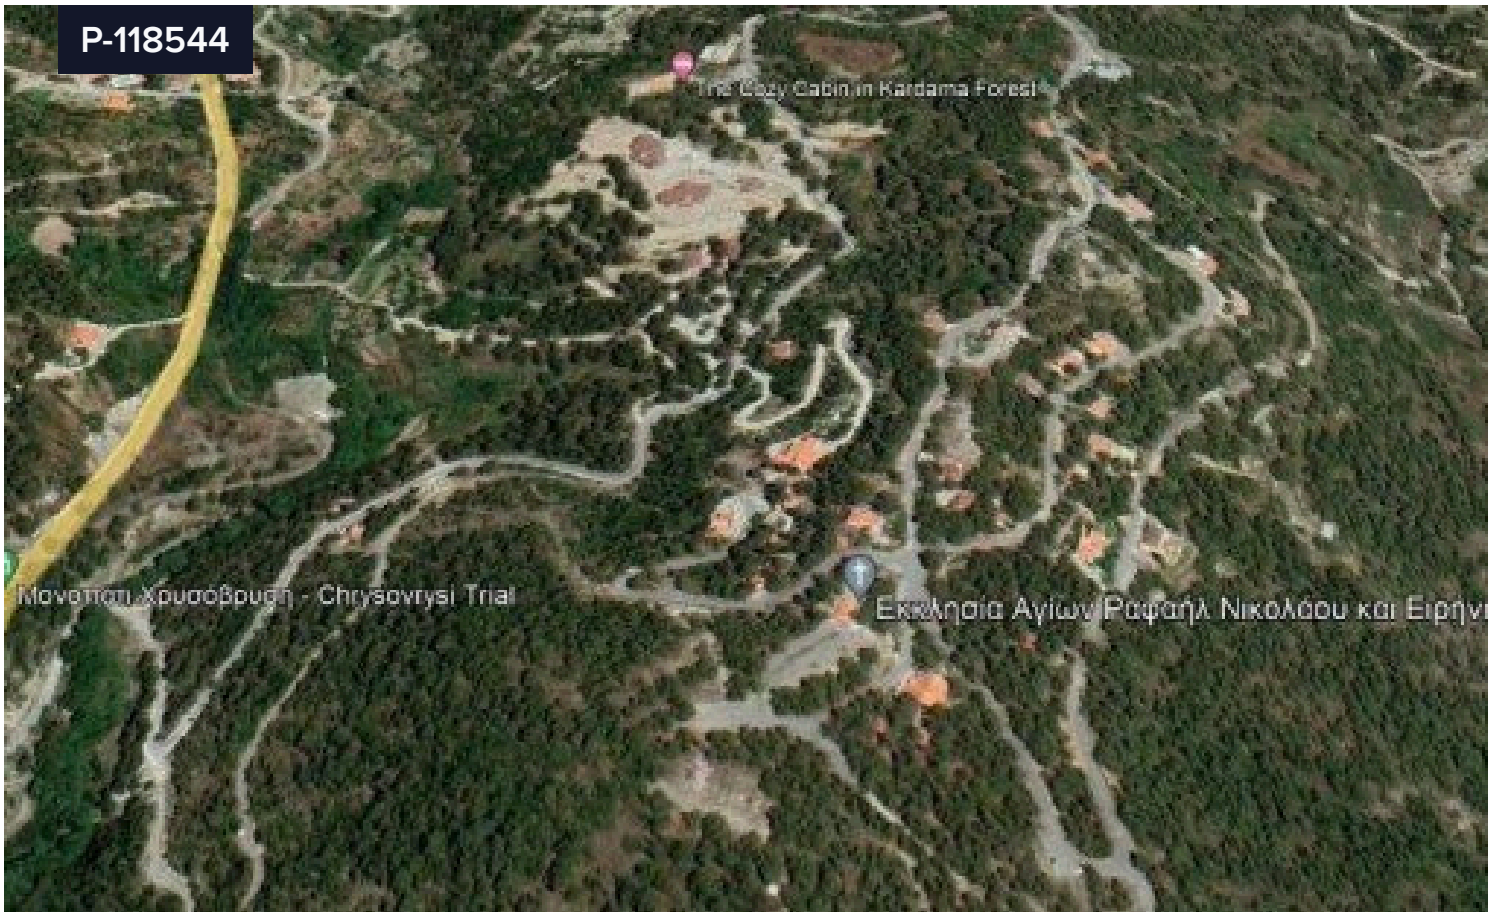

P-118544

Plot For Sale In Pelendri Limassol

€80,000 ^{+VAT}

 Pelendri, Limassol

Area

 791 m²

A nice 791sqm residential plot with amazing panoramic view in Pelendri village in Limassol. The property is close to all amenities about 30 minutes driving distance from Limassol, in a quiet residential area. It has 20% building density, 15% coverage, 2 floors allowance, road, water, electricity. Call as for more information and viewing.