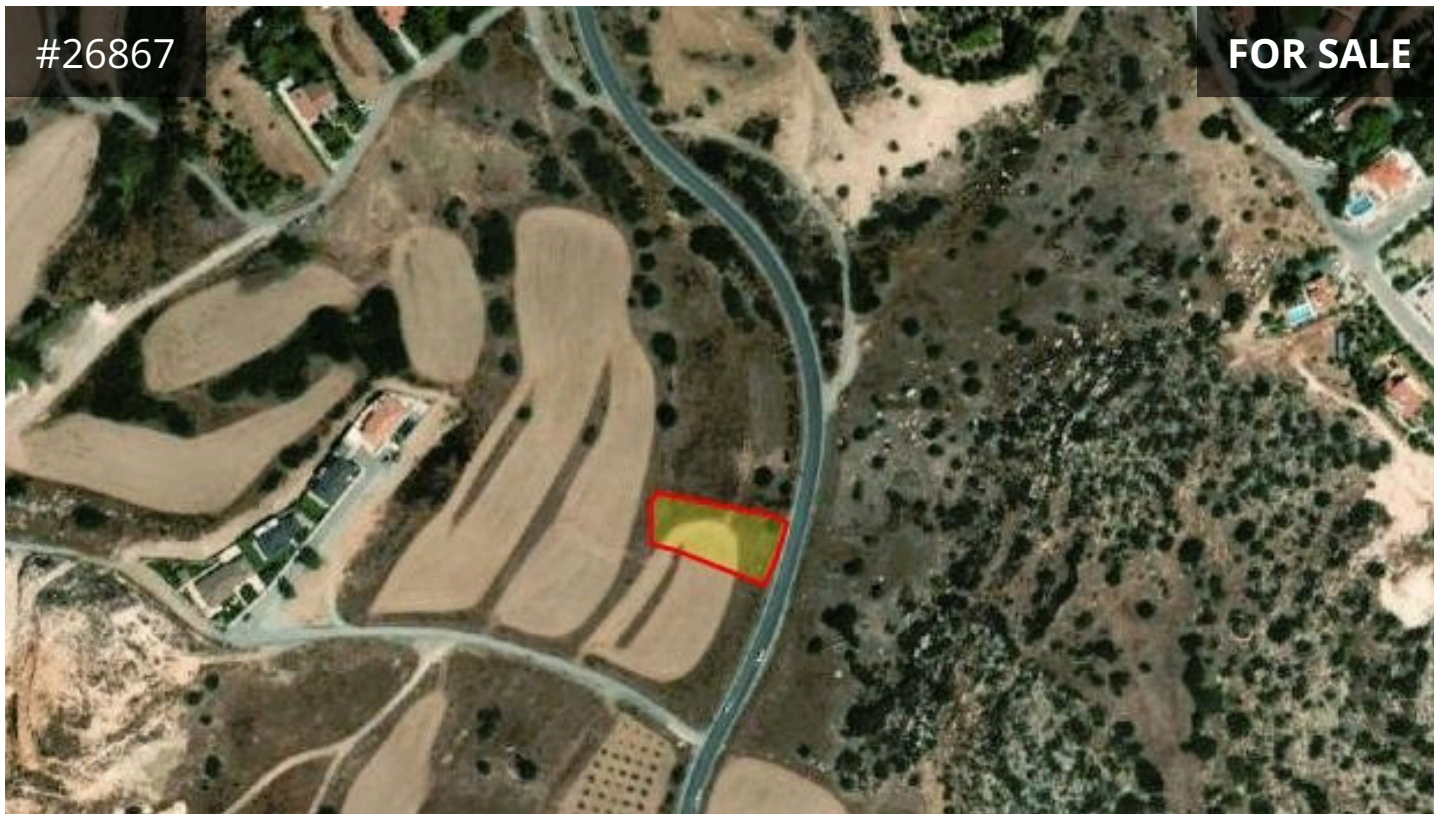

#26867

FOR SALE

Limassol, Pareklisia

1608 m² Area

FOX

SMART ESTATE AGENCY

Description

Building plot located in the sought after village of Pareklisia in Limassol.

Flat land, open views nice shape.

Zone: H6-20%- 20%- 8.3 height, 2 floors.

2 minutes to the beach road.

Please call for more information and viewing.

€200,000

TYPE	Building Plot
PLOT	1608 m ²
TITLE DEED	Yes