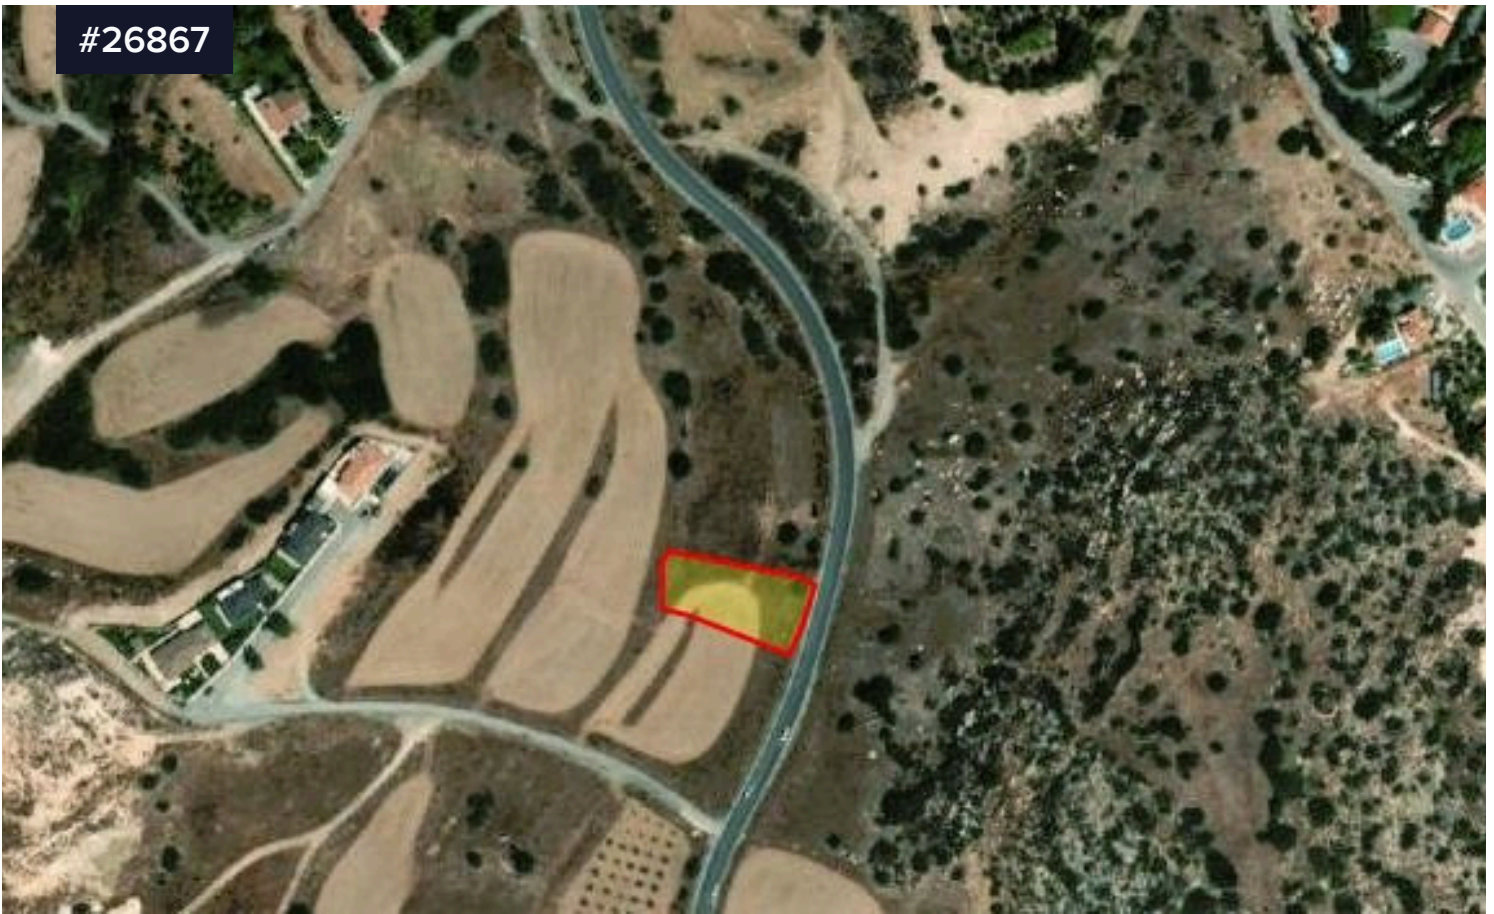

#26867

Residential plot for sale in Pareklissia, Limassol

€200,000

 Pareklissia, Limassol

Area

 1608 m²

Building plot located in the sought after village of Pareklissia in Limassol.

Flat land, open views nice shape.

Zone: H6-20%- 20%- 8.3 height, 2 floors.

2 minutes to the beach road.

Please call for more information and viewing.

Type

Building Plot

Title deed

Yes