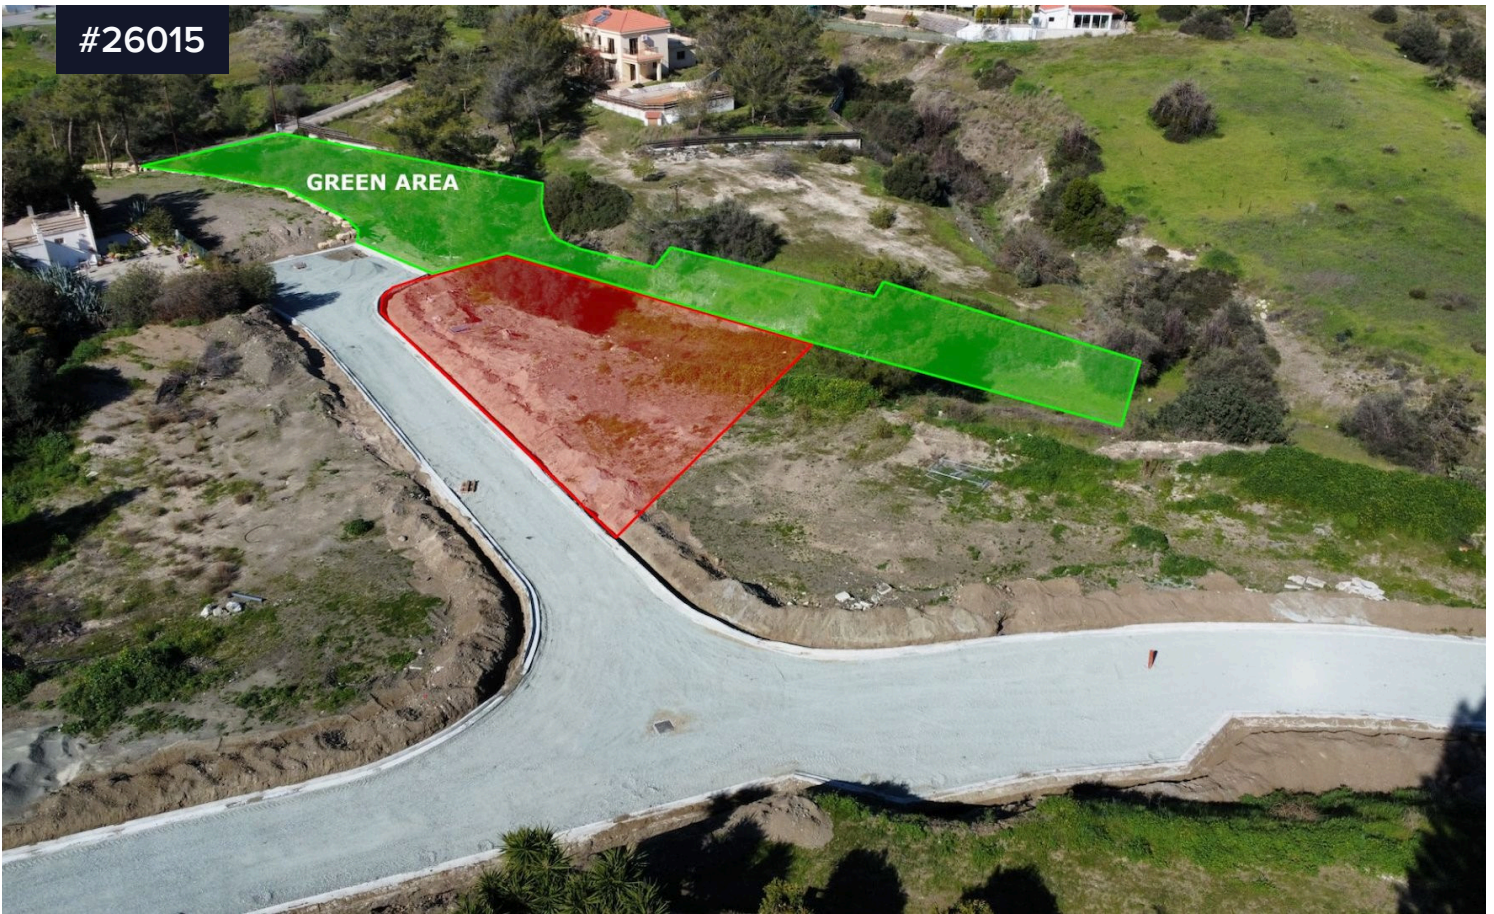

#26015

Corner Plot for sale in Parekklesia: in a Cul-de-sac & Next to Green Area

€150,000 ^{+VAT}

 Parekklesia, Limassol

Area

 806 m²

Discover this 806 sq.m. residential plot in the tranquil area of Parekklesia. With 20% density and 20% coverage, this corner plot boasts approximately 50 meters of frontage, offering excellent potential for an impressive house design. Located in a peaceful cul-de-sac adjacent to a green area, it is just 1km from Parekklesia's main road with all amenities, and 4km from the touristic road and the beach. This plot presents a prime opportunity to build your dream home in an ideal location.