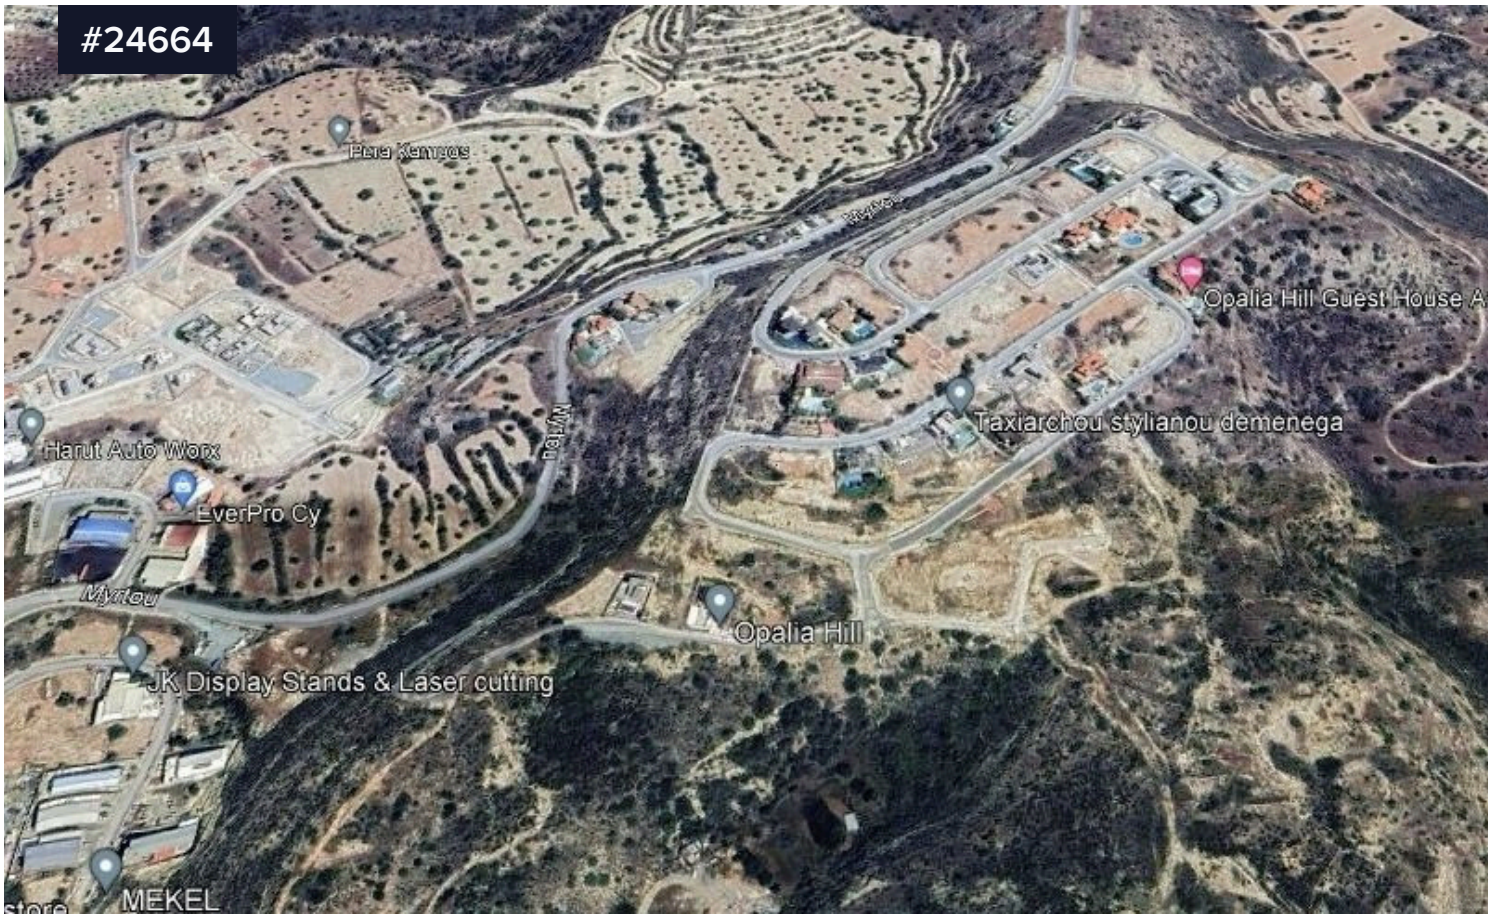

## Corner residential plot 992sqm with amazing panoramic viewing in Panthea-Mesa Geitonia

€650,000

 Panthea, Limassol

Area

 992 m<sup>2</sup>

Nice corner residential plot 992sqm with amazing panoramic viewing in Panthea (Mesa Gitonia) area in Limassol. The property is close to all amenities, easy access to motor way, in a quiet residential area. It has 30% building density, 20% coverage, 2 floors allowed, road, water, electricity. Call as for more information and viewing.

Type

**Building Plot**

Title deed

**Yes**