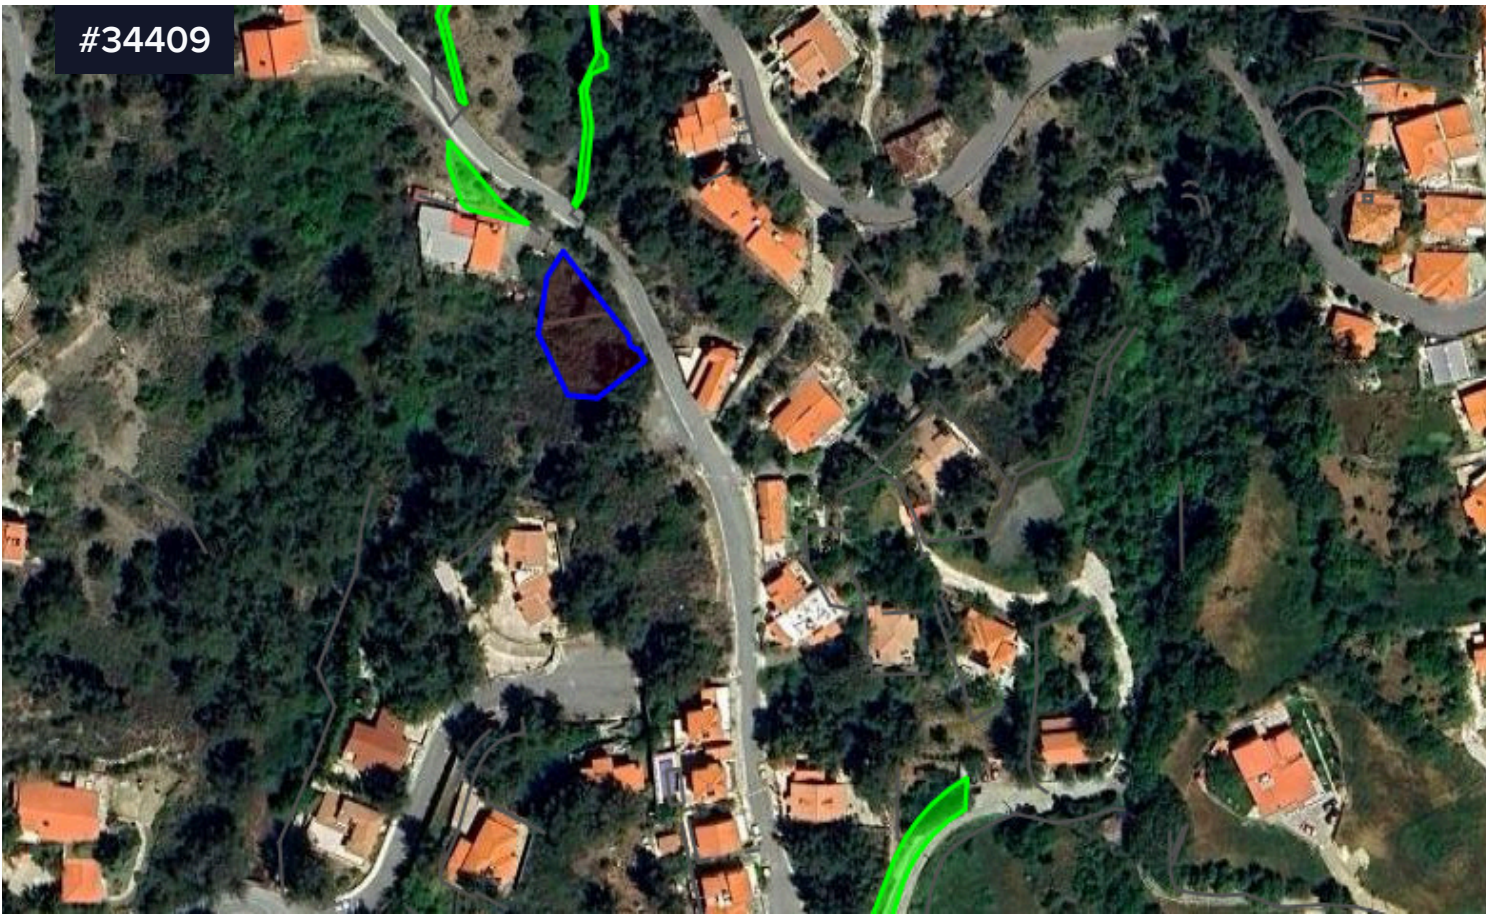

#34409

Large Building Plot 1684 m2 in Lush Pano Platres

€299,000

 Pano Platres, Limassol

Area

 1684 m²

For sale: a spacious building plot of 1,684 square meters, perfectly positioned in the heart of Pano Platres. This large plot offers ample space for designing your dream home, holiday retreat, or investment property. The land enjoys a gently sloping terrain, making it ideal for easy construction while maximizing views and privacy.

Pano Platres is a charming mountain village well known for its natural beauty and tranquil atmosphere. Surrounded by lush forests and winding nature trails, the area is a popular destination for those