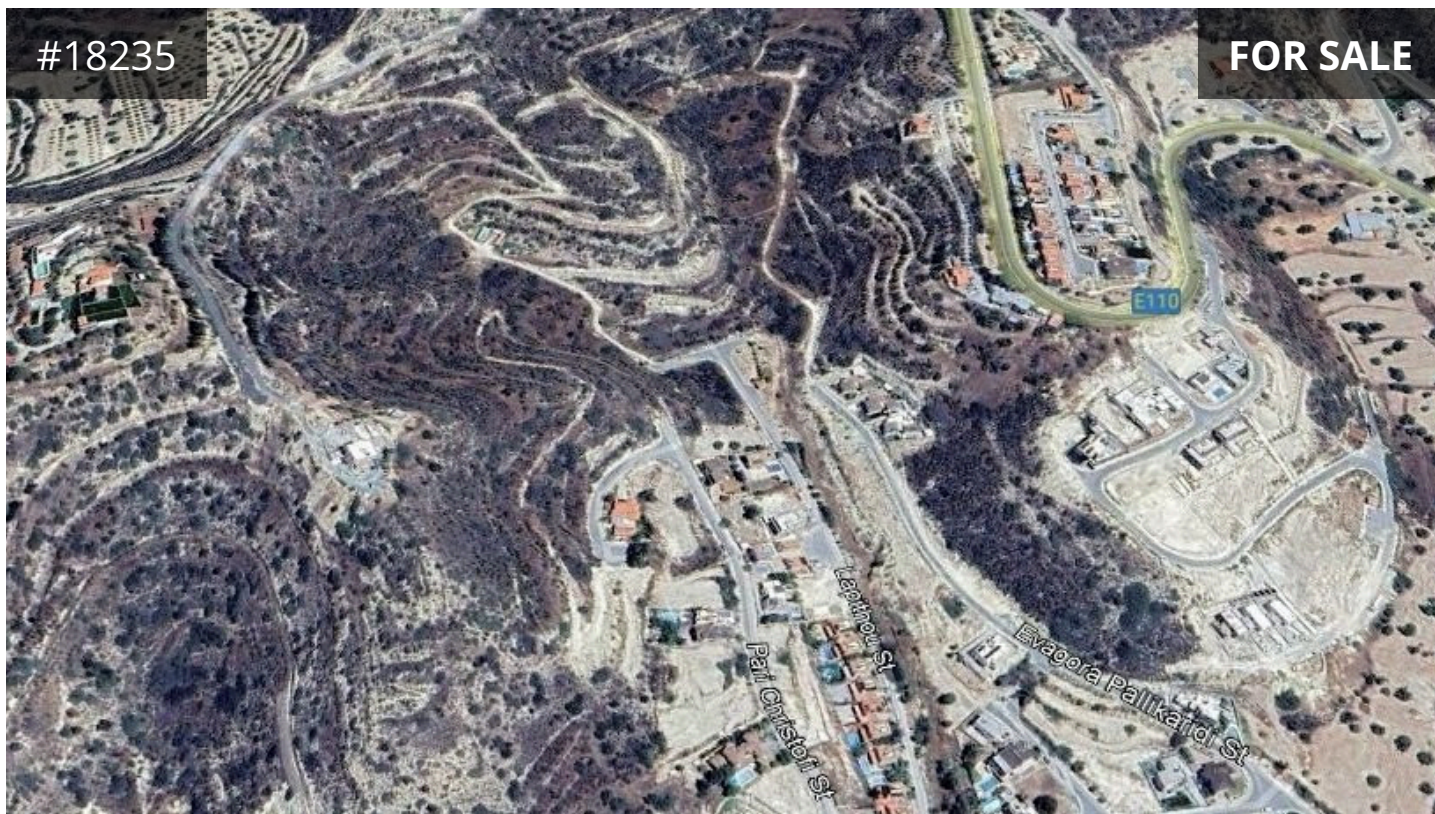

#18235

FOR SALE

## Limassol, Palodeia

635 m<sup>2</sup> Area

**FOX**

SMART ESTATE AGENCY

## Description

Nice 635sqm residential plot in Palodia village in Limassol. The property is close to all amenities, in a quiet residential area, 10 minutes driving distance from Limassol. Might be subject to VAT. Call us for more information and viewing.

**€175,000**

<b>TYPE</b>	Building Plot
<b>PLOT</b>	635 m <sup>2</sup>
<b>TITLE DEED</b>	Yes

foxrealty.eu