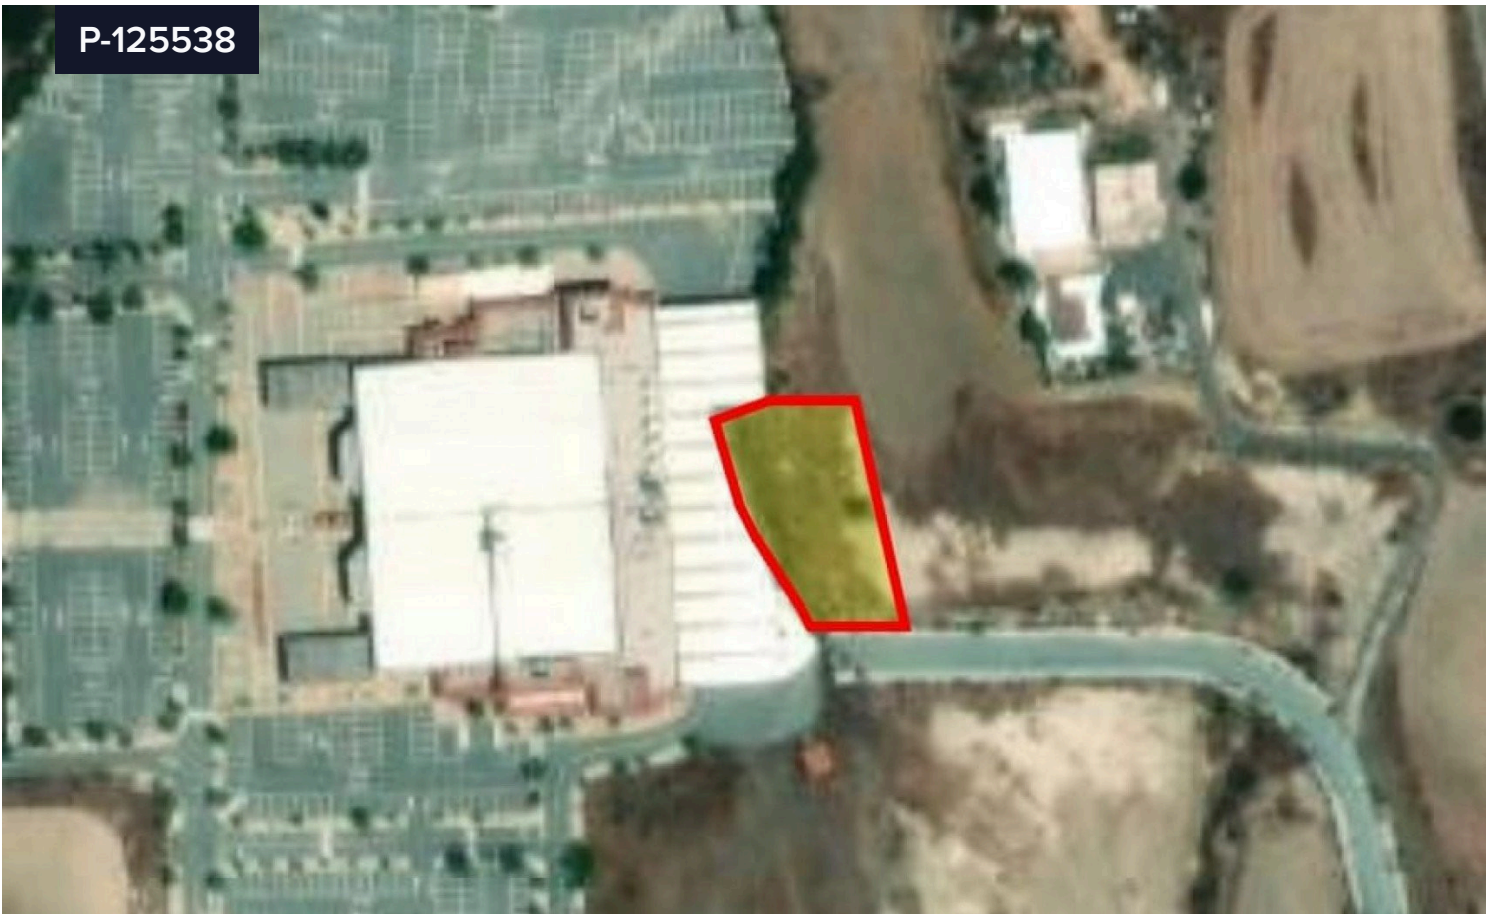

P-125538

Plot For Sale In Monagroulli Limassol Cyprus

€130,000 ^{+VAT}

€160,000

 Monagroulli, Limassol

Area

 1015 m²

A lovely plot with views facing scenic landscapes and sea-view in Monagroulli, Limassol. The plot is a regular shaped rectangle 1015m² and falls under the extended residential area. The plot borders other plots which are also available for sale. Other features include: