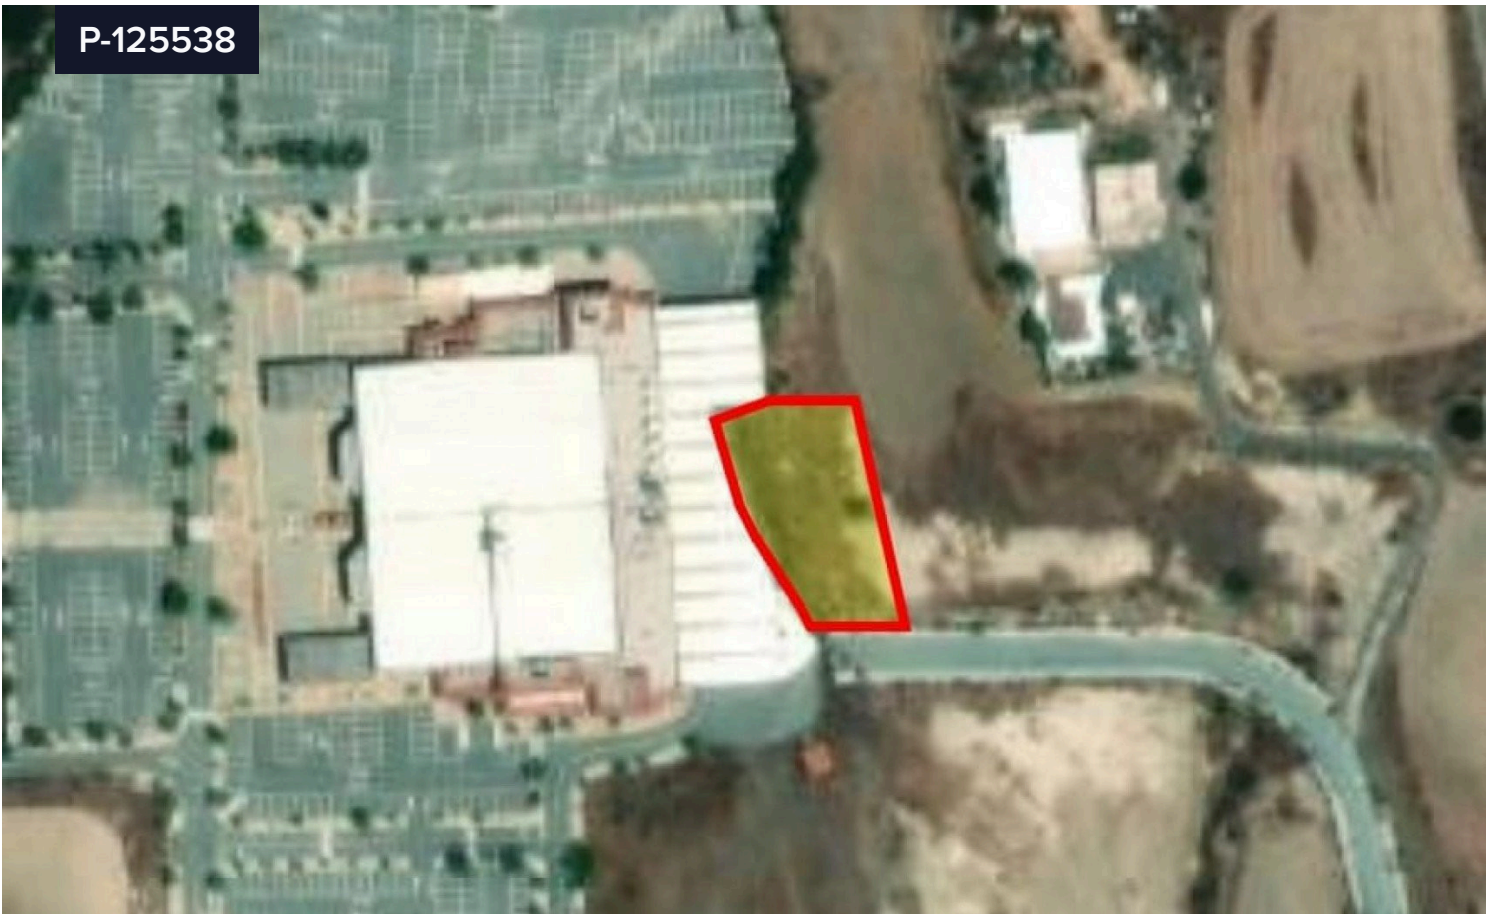

## Plot For Sale In Monagroulli Limassol Cyprus

€130,000 <sup>+VAT</sup>

€160,000

 Monagroulli, Limassol

Area

 1015 m<sup>2</sup>

A lovely plot with views facing scenic landscapes and sea-view in Monagroulli, Limassol. The plot is a regular shaped rectangle 1015m<sup>2</sup> and falls under the extended residential area. The plot borders other plots which are also available for sale. Other features include: