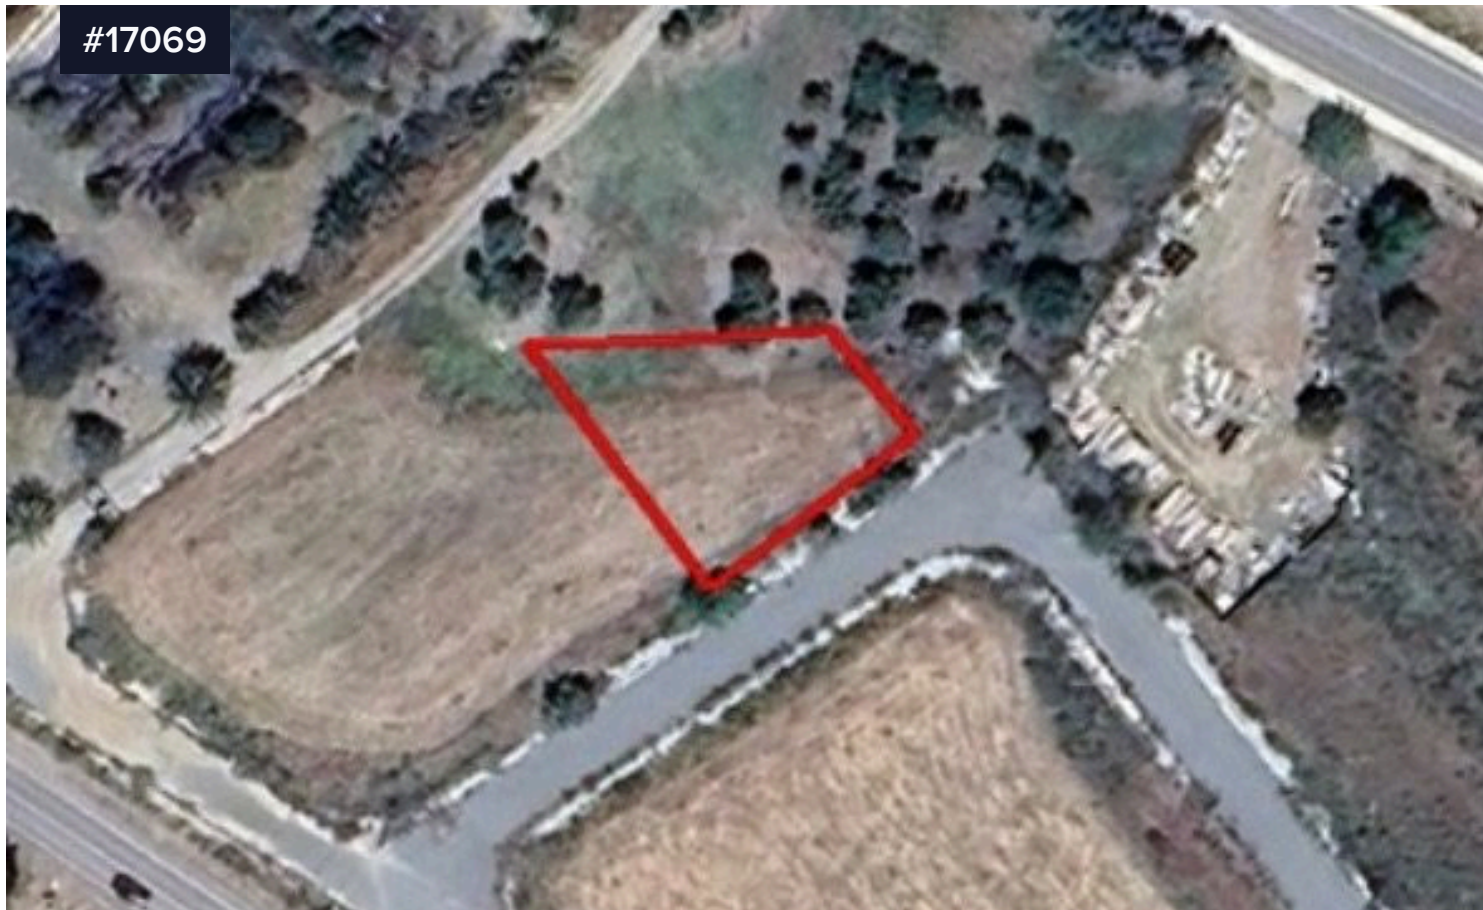

## Residential plot in kouklia, Paphos

€61,000 <sup>+VAT</sup>

 Kouklia, Paphos

Area

 600 m<sup>2</sup>

Type

**Building Plot**

Title deed

**Yes**

The property is a plot located in Kouklia village, Paphos district.

The plot is located near Paphos - Limassol motorway and close to the Kouklia village centre.

The plot has an area of 600sqm, has a flat even surface and offers partial distant sea view.