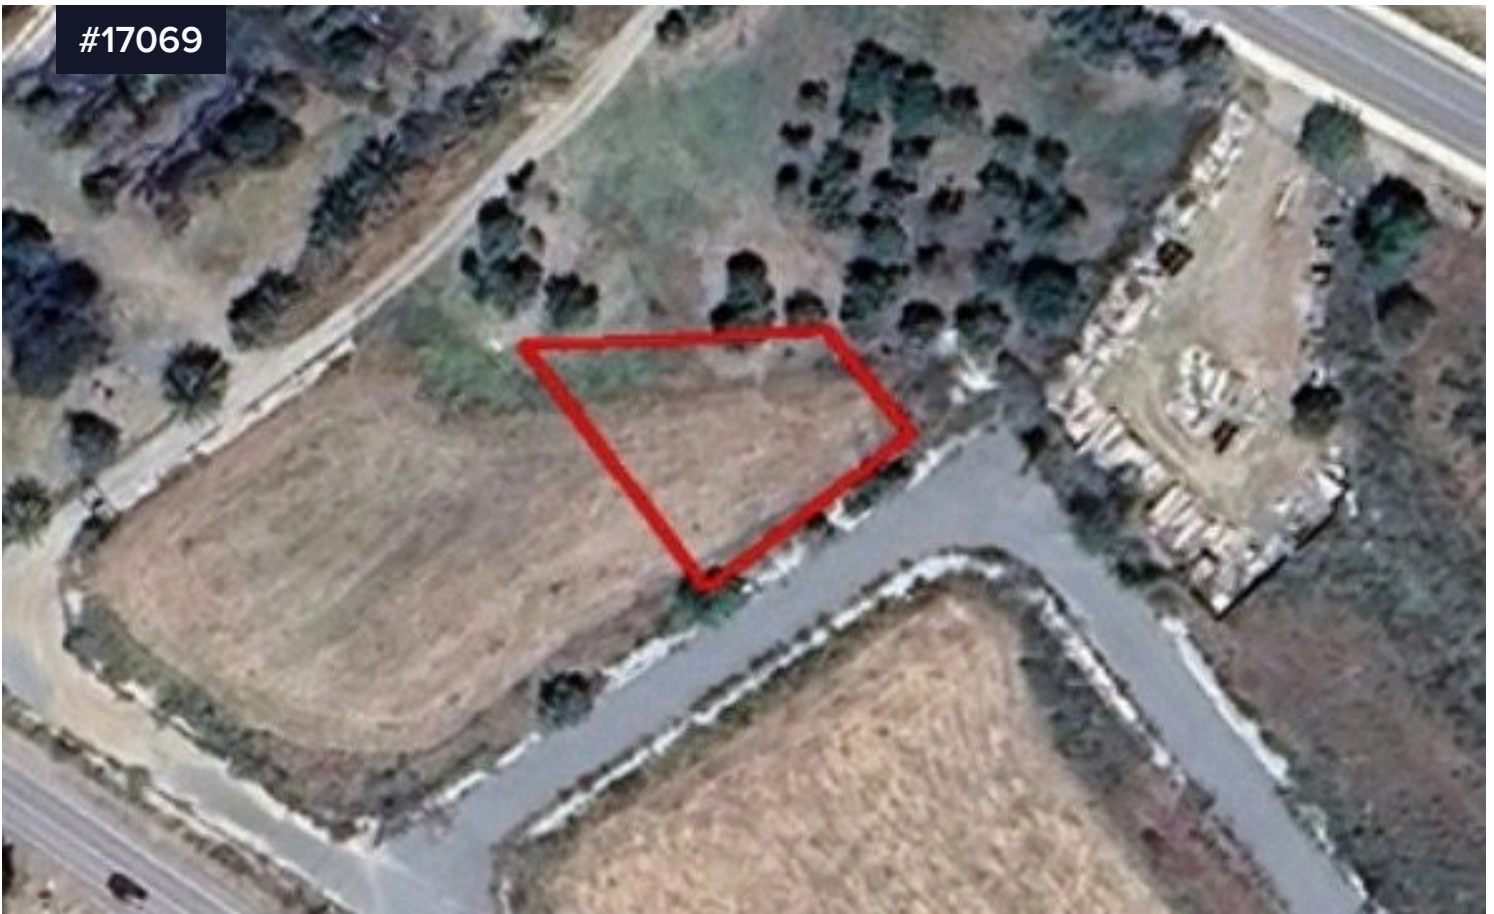

#17069

Residential plot in kouklia, Paphos

€61,000 ^{+VAT}

 Kouklia, Paphos

Area

 600 m²

Type

Building Plot

Title deed

Yes

The property is a plot located in Kouklia village, Paphos district.

The plot is located near Paphos - Limassol motorway and close to the Kouklia village centre.

The plot has an area of 600sqm, has a flat even surface and offers partial distant sea view.

The property is covered by all utility services (water, electricity and telecommunication).

The area comprises of residential developments, as well as undeveloped plots of land.