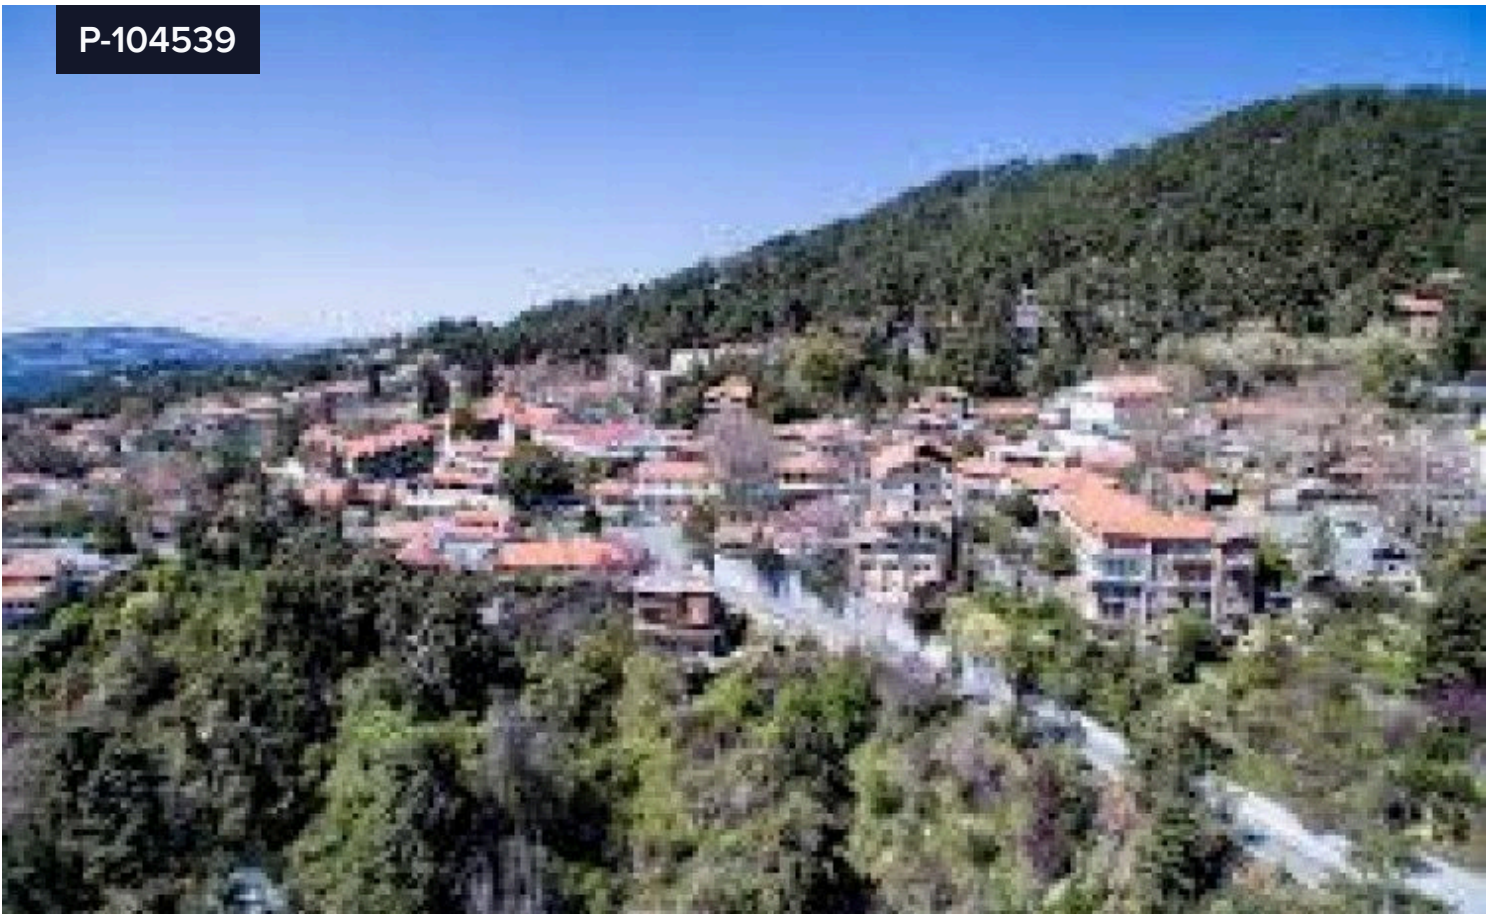

P-104539

Plot For Sale In Kato Platres Limassol Cyprus €130,000

 Kato Platres, Limassol

Area

 **1091 m²**

Residential plot now available in Kato Platres area with amazing mountain views in the best quiet area of Platres. The plot is 1091m² allow 20% coverage ratio and 20% building destiny 2 floors. Platres is one of the best resorts in Cyprus not far from Limassol and near Troodos mountains.