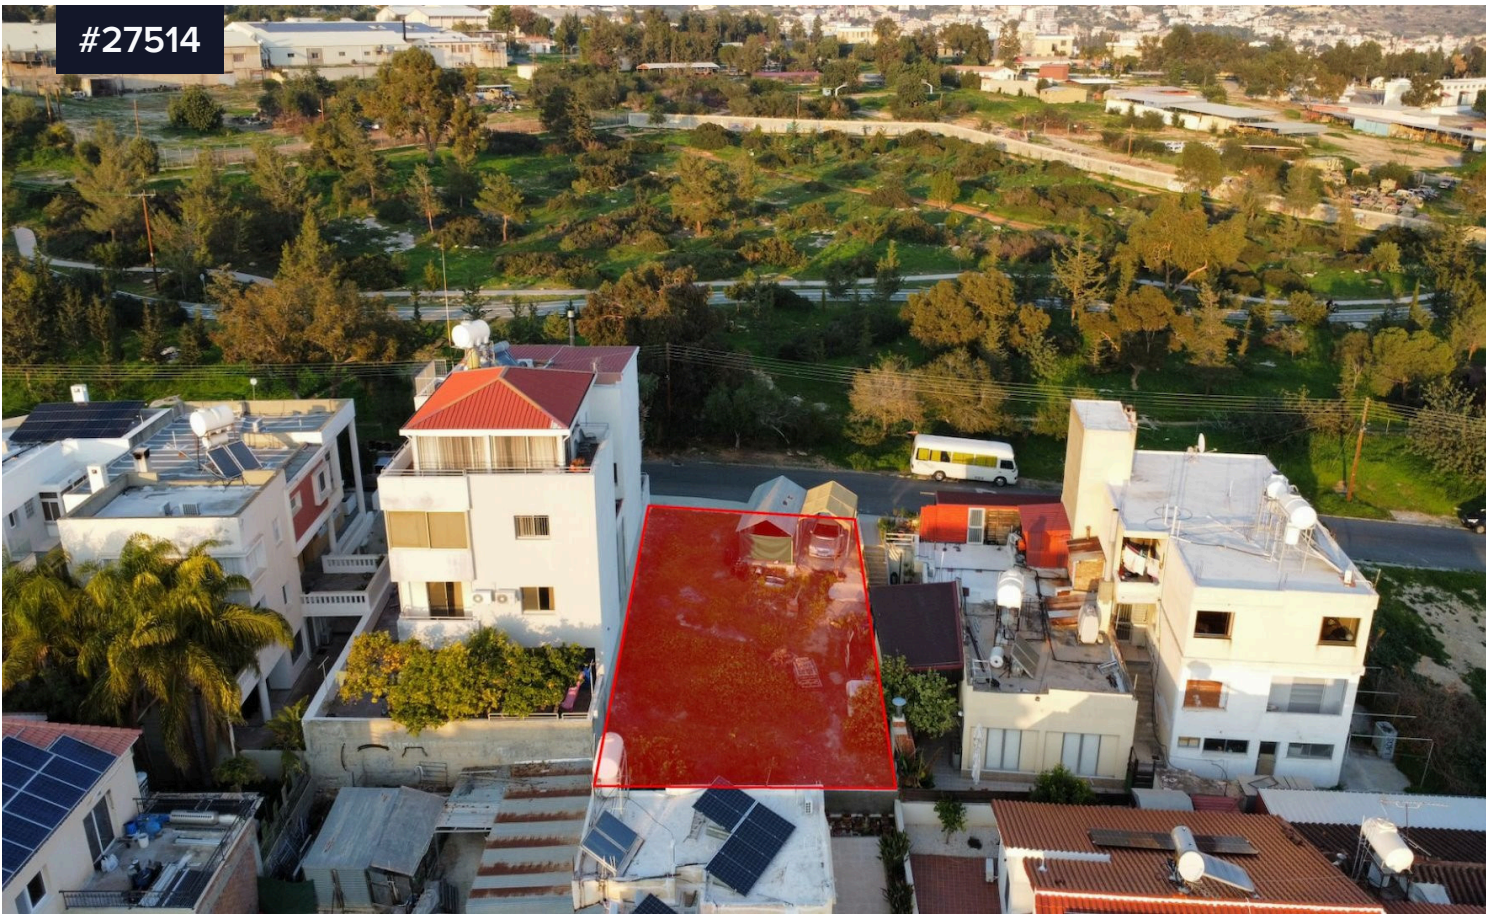

#27514

Residential Plot for Sale in Ekali - Development Potential

€250,000

 Ekali, Limassol

Area

 295 m²

This 295 sq.m. residential plot, situated in the highly desirable area of Ekali, offers an exceptional opportunity for development with 90% building density and 45% coverage. Conveniently located just 500m from schools, main roads, and essential amenities, and with easy access to the highway, the plot is ideal for constructing a family home or residential building.

A standout feature of this property is its slight decline in level, perfect for creating a basement or semi-basement area, maximizing usable space while conserving covered areas for upper floors.

Type

Building Plot