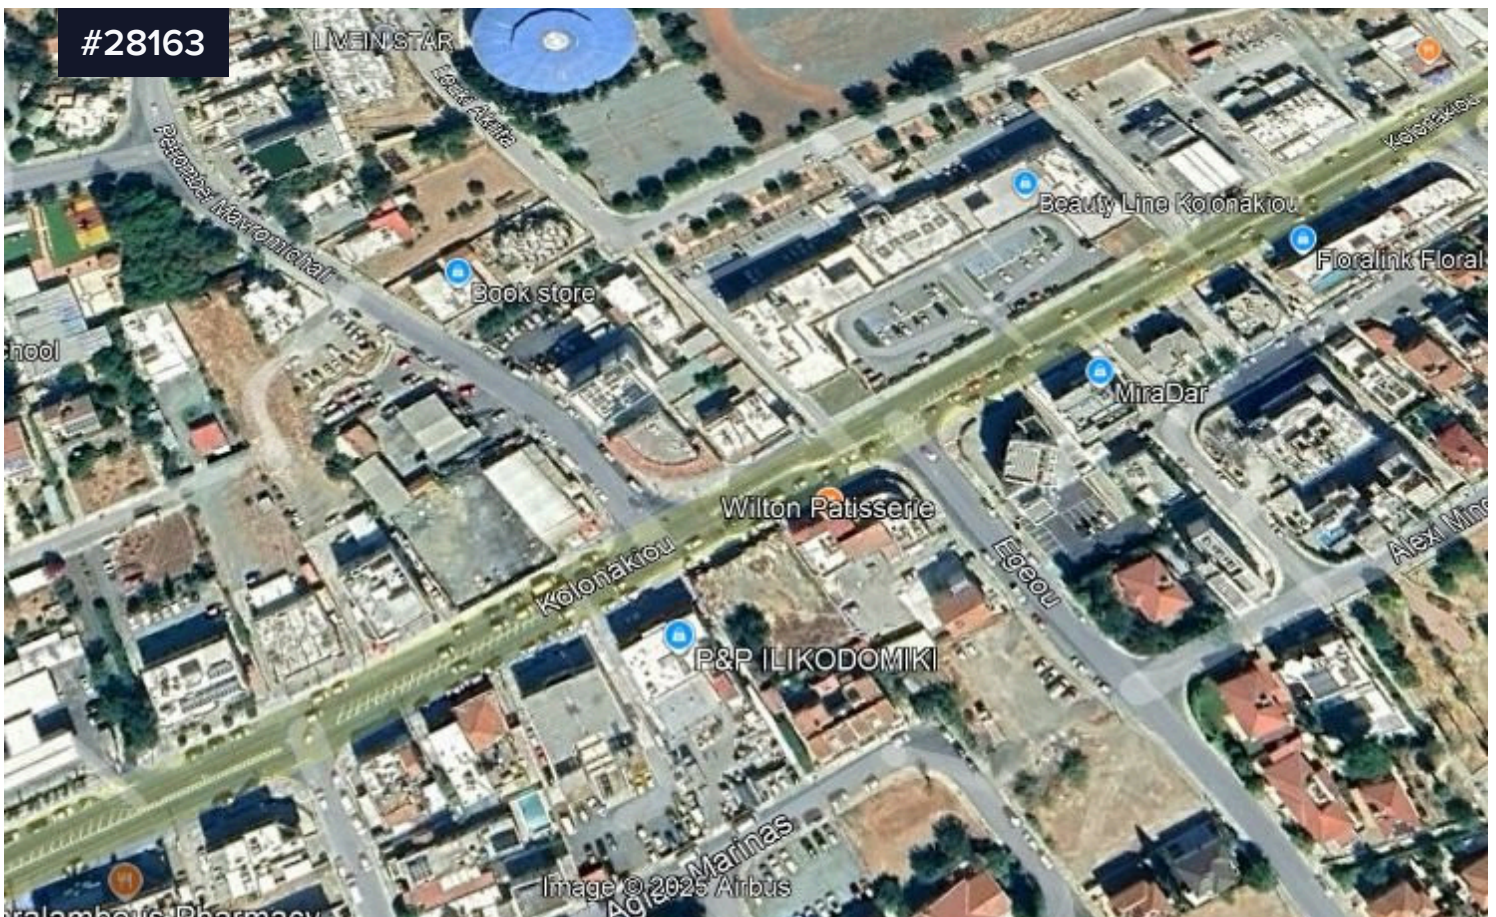

## COMMERCIAL PLOT IN PRIME LOCATION €2,500,000 KOLONAKIOU

📍 Agios Athanasios, Limassol

Area

📏 655 m<sup>2</sup>

This is a rare find on the sought after, prime business avenue of Kolonakiou Avenue

Ideal for a development of commercial office space.