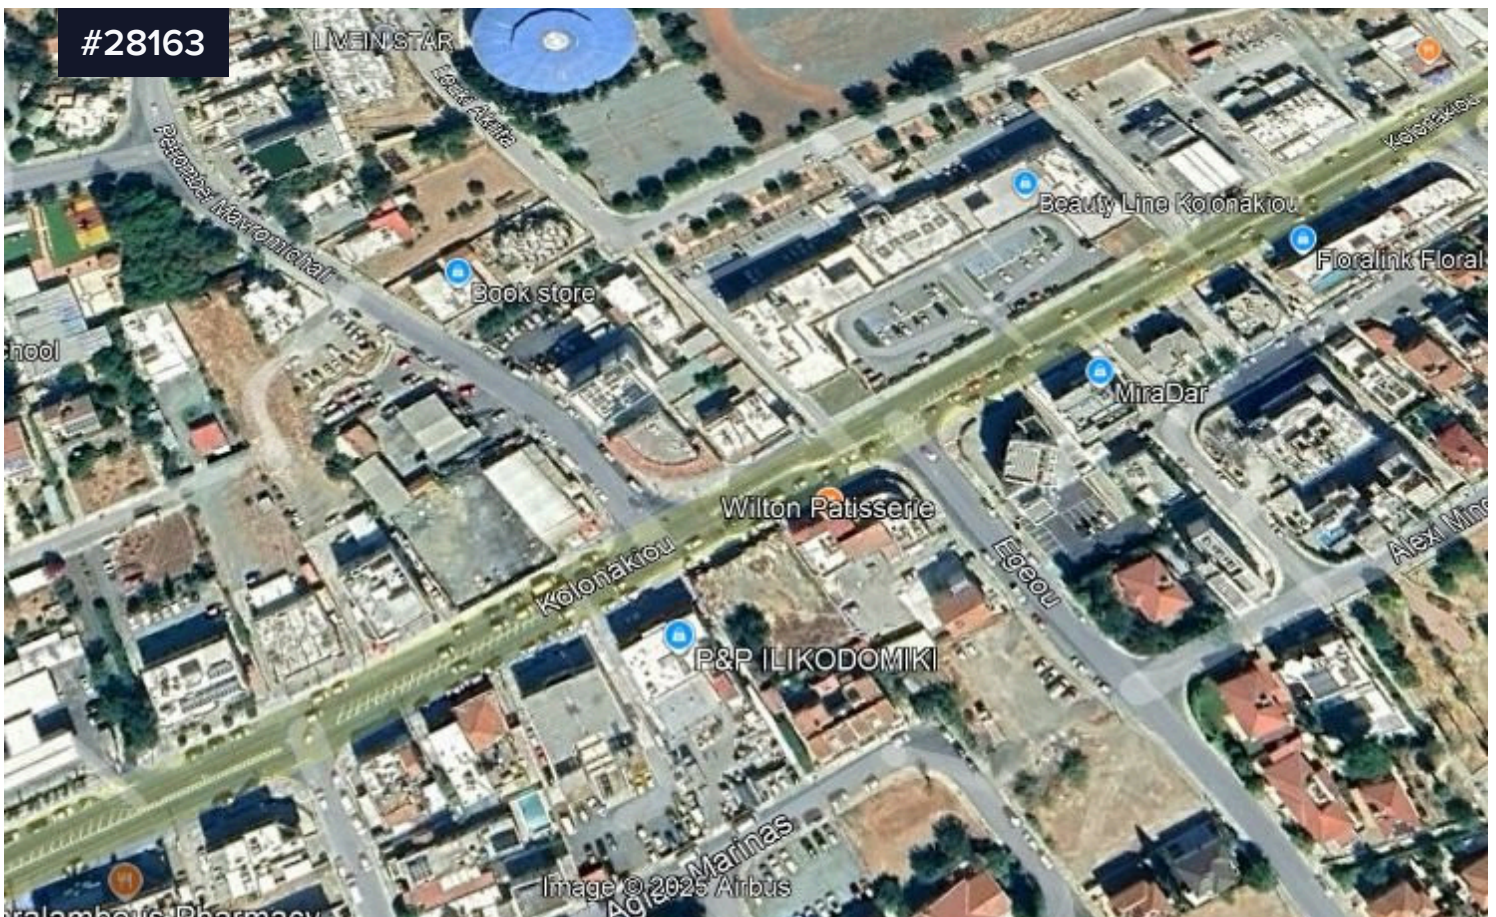

#28163

COMMERCIAL PLOT IN PRIME LOCATION €2,500,000 KOLONAKIOU

📍 Agios Athanasios, Limassol

Area

📏 655 m²

This is a rare find on the sought after, prime business avenue of Kolonakiou Avenue

Ideal for a development of commercial office space.