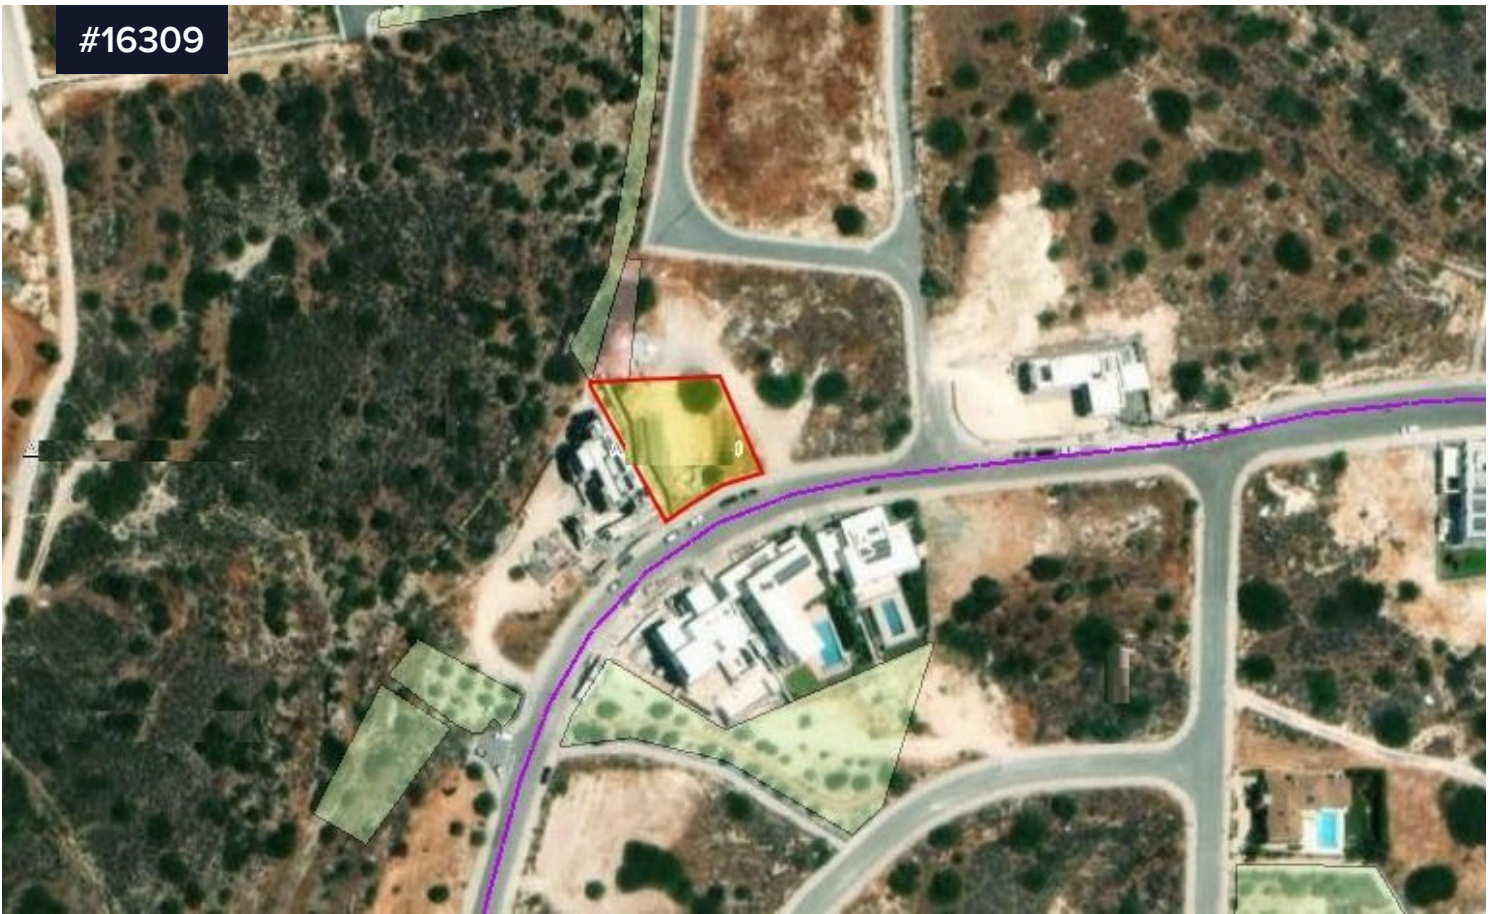

#16309

LOVELY LARGE RESIDENTIAL PLOT OF 956M² IN PANIOTIS GERMASOGIA AREA.

€670,000 ^{+VAT}

Agia Paraskevi, Limassol

This lovely residential plot is in the exclusive and sought after location of Agia Paraskevi.

The land is flat and ready for building your dream villa.

Ka8, 60% Building Density and 35% coefficient. Allows a house of up to 10 metres.

lovely views.

Type

Building Plot

Title deed

Yes