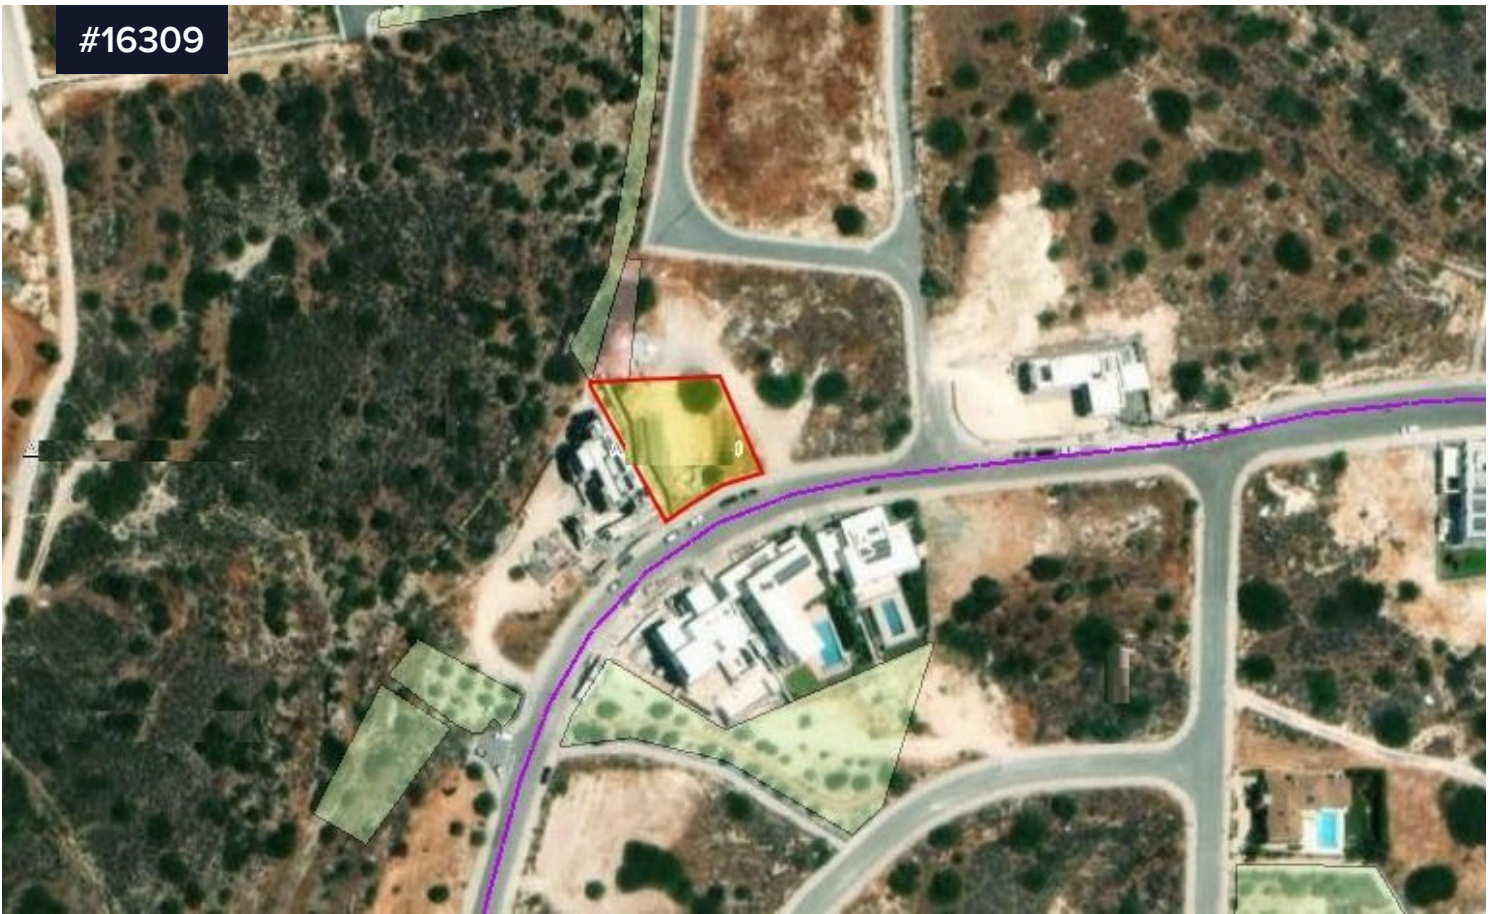

#16309

LOVELY LARGE RESIDENTIAL PLOT OF 956M² IN PANIOTIS GERMASOGIA AREA.

€670,000 ^{+VAT}

 Agia Paraskevi, Limassol

This lovely residential plot is in the exclusive and sought after location of Agia Paraskevi.

The land is flat and ready for building your dream villa.

Ka8, 60% Building Density and 35% coefficient. Allows a house of up to 10 metres.

lovely views.

Type

Building Plot

Title deed

Yes