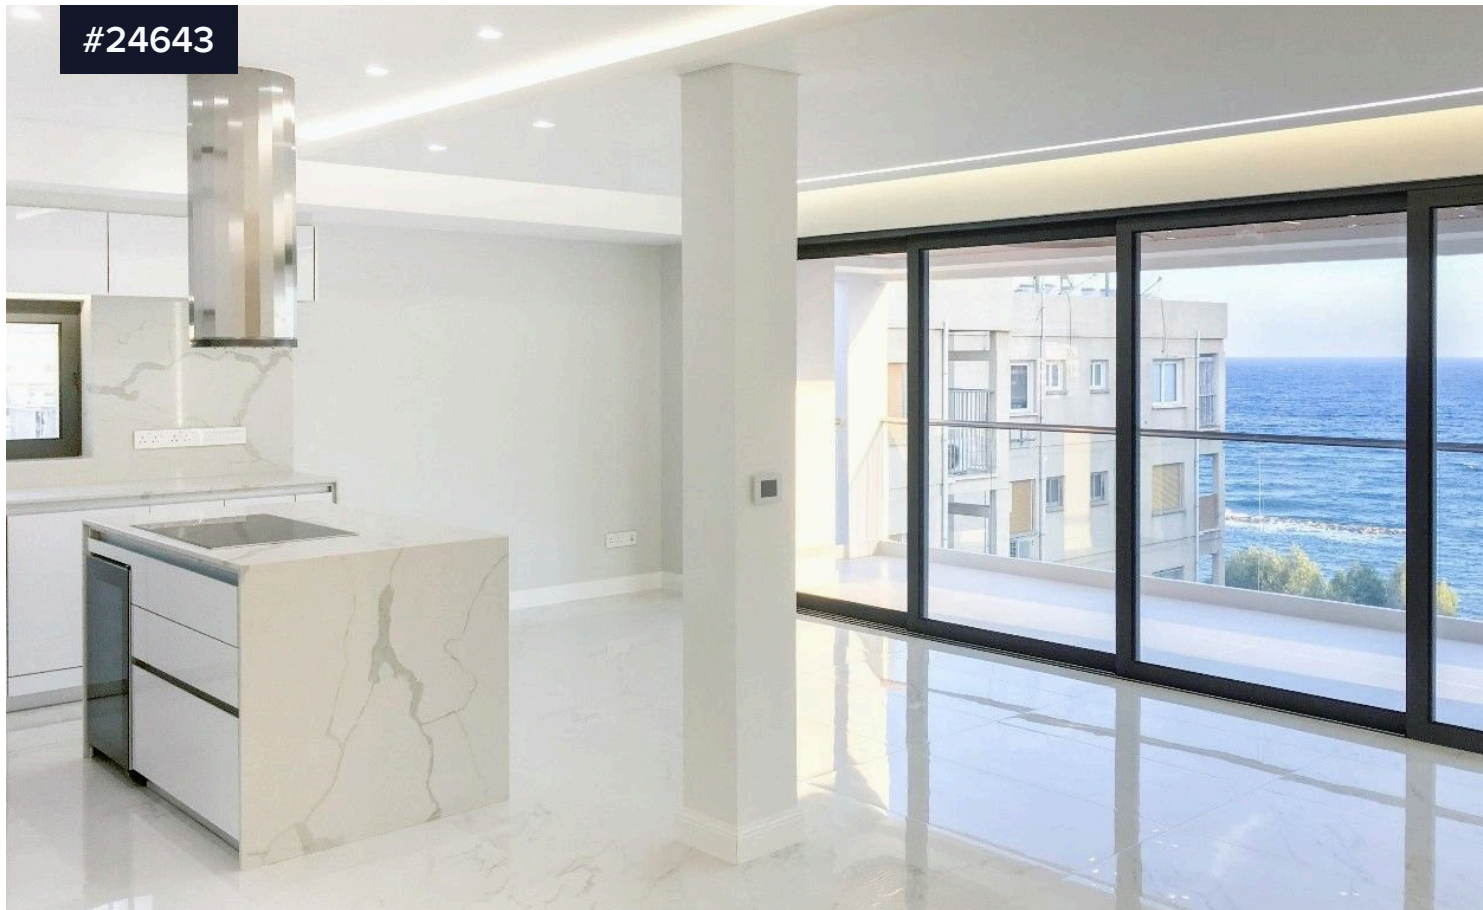

#24643

LUXURY TOP FLOOR SEA VIEW APARTMENT IN POTAMOS GERMASOGIAS

€4,500 /month

 Potamos Germasogeias, Limassol

Bedrooms

 3

Bathrooms

 3

Luxury top floor sea view apartment, walking distance to the beach. Situated in the east area of Limassol, it is close to all amenities and offers both a relaxed and peaceful atmosphere, combined with Limassol's cosmopolitan lifestyle.

The apartment offers bespoke design, crafted with high end finishing such as marble, granite stones, real wood floors, open plan design kitchen and living-room. Includes a guest w/c, 1 master bedroom with en-suite bathroom and a large glazed walk-in closet, 2 additional double bedrooms with en-suite bathrooms, and a large outdoor veranda, accessed from the living room area via fully folding glazed doors.