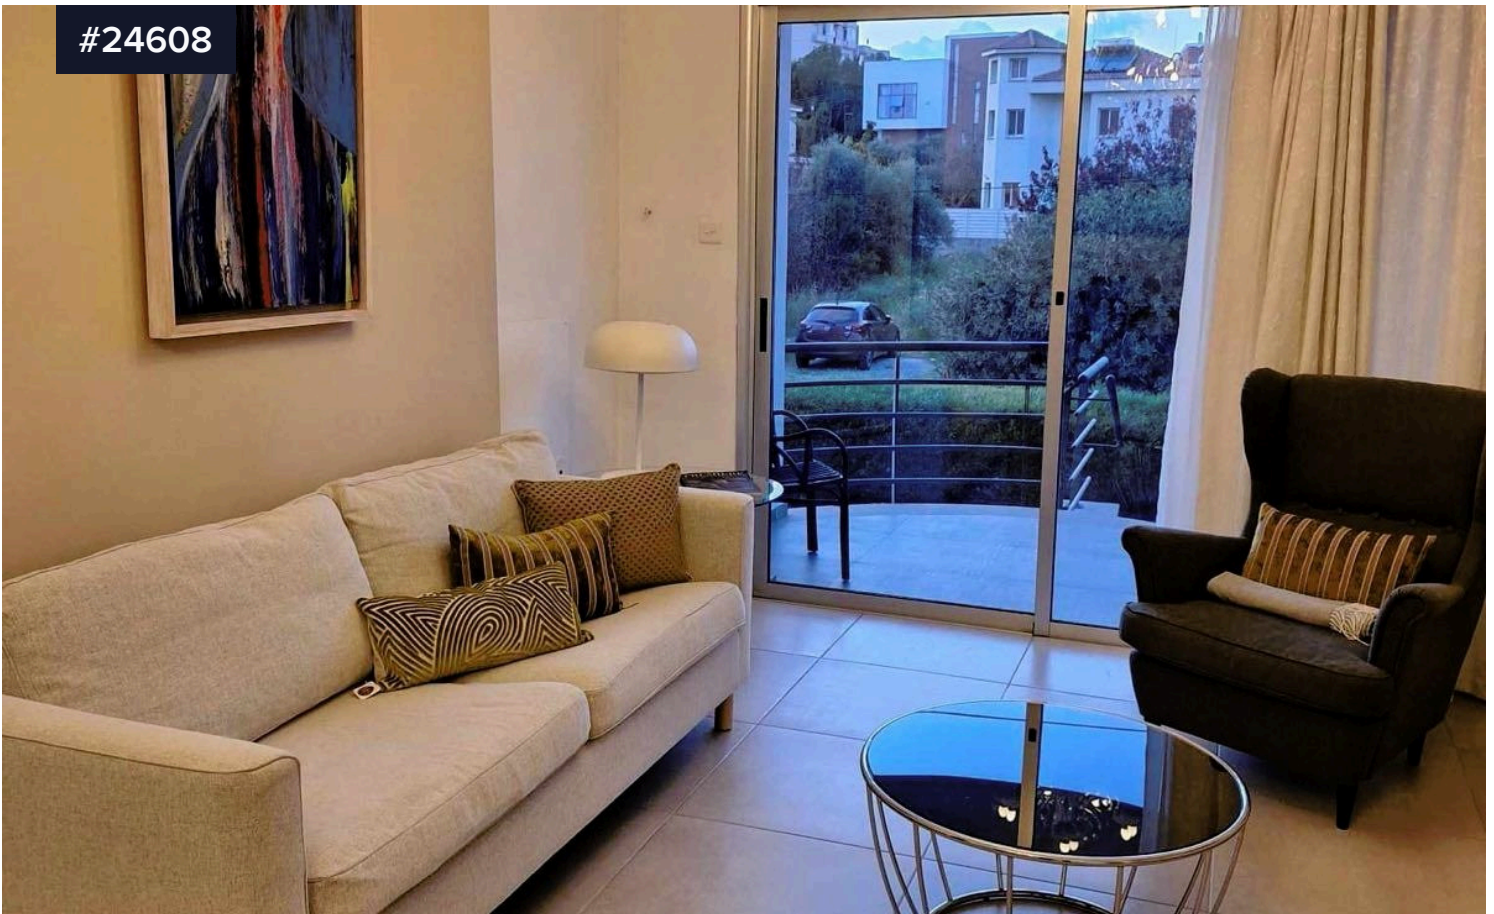

## Two bedroom apartment in Columbia area, **€2,000** /month Limassol

 Columbia, Limassol

Bedrooms

 2

Bathrooms

 1

Covered

 85 m<sup>2</sup>

Lovely two bedroom apartment in Columbia area one of the most nicest areas is available now.

It has internal covered area 85 square meters and covered veranda 40 square meters.

It has open plan kitchen, with living/dining area , two good size bedrooms , guest w.c. , family bathroom, a/c in all areas and storage room.