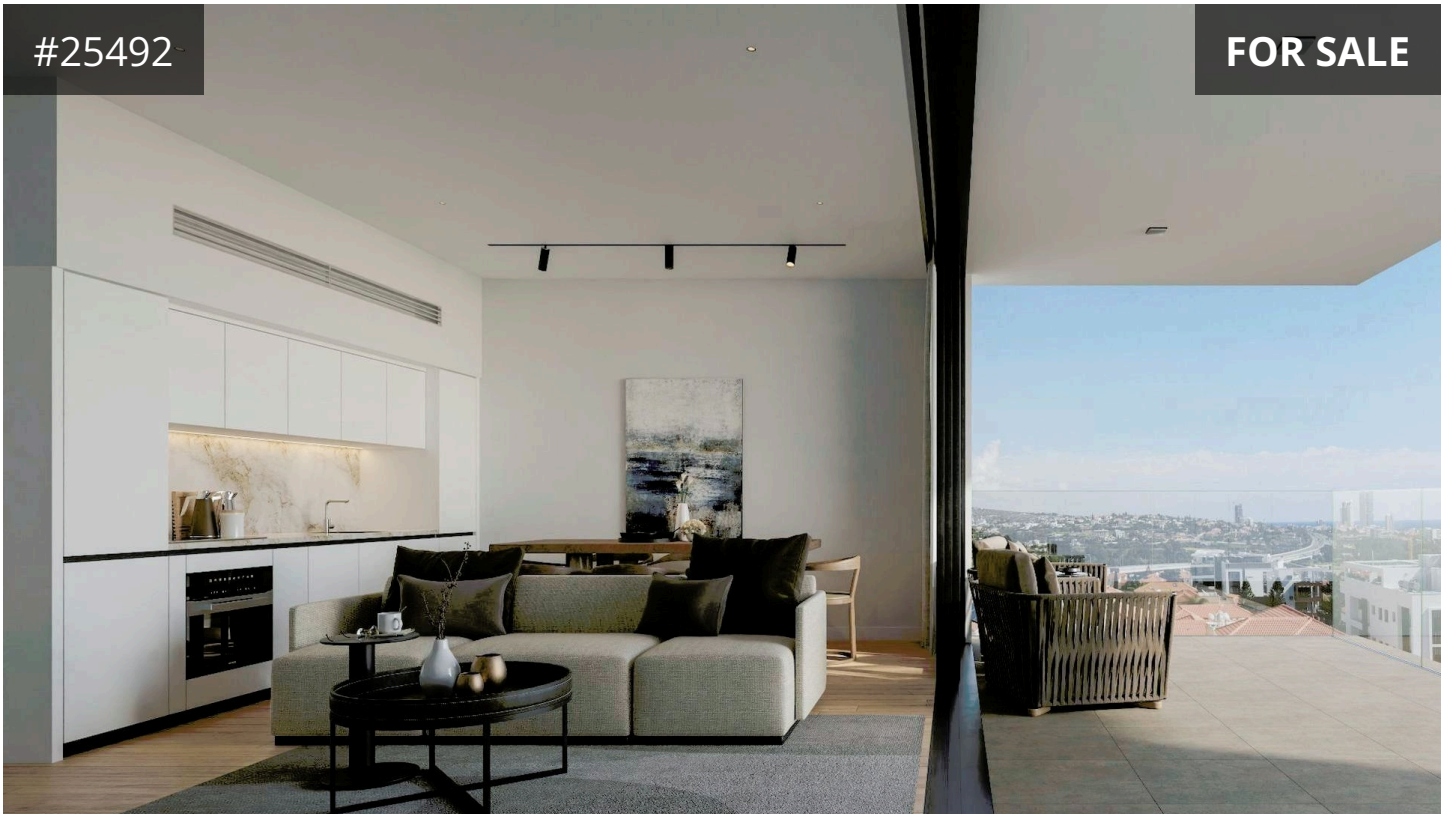

#25492

FOR SALE

Limassol, Columbia

62 m² Covered | 2 Bedrooms | 1 Bathroom

Description

Situated in Limassol's Columbia area, featuring one and two-bedroom apartments.

These modern homes offer contemporary interiors, minimalist architecture, premium finishes, and breathtaking views.

Located in a quiet neighborhood with easy access to shops and restaurants, as well as all modern amenities.

A perfect investment opportunity as we offer fully furnished packages upon request, rental guarantees, and high yield potential.