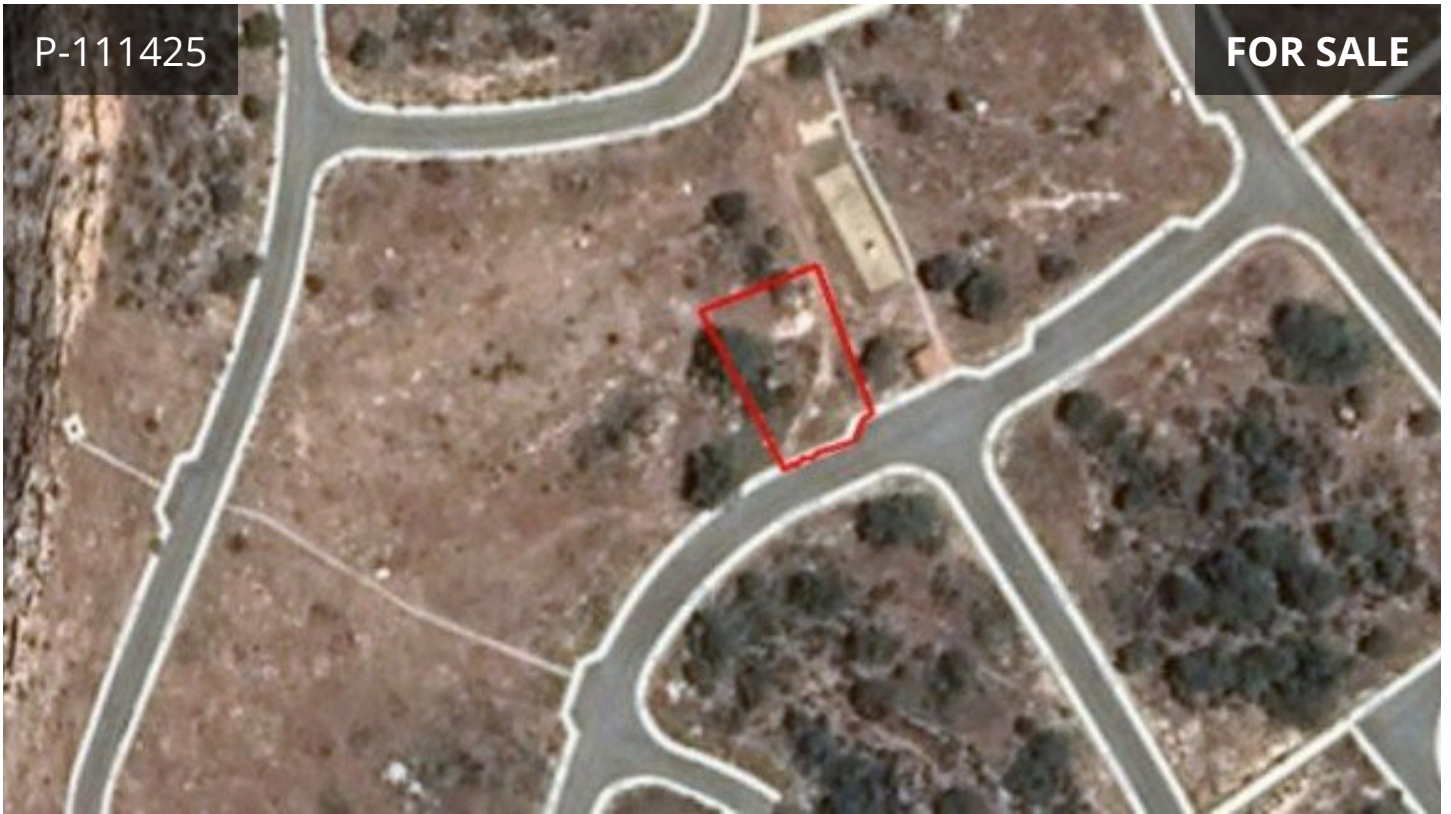

## Limassol, Pissouri

748 m<sup>2</sup> Area

**FOX**  
SMART ESTATE AGENCY

### Description

Available residential plot in Pissouri village, in Limassol. It has an area of 748sqm and benefits from a frontage along a registered road. The immediate area comprises of residential developments and undeveloped parcels of land. The plot is covered by all utility services (water, electricity and telecommunication). It falls within residential planning zone H6 with 20% building density, 20% coverage, in 2 floors and a maximum height of 8,3m. THE PRICE IS SUBJECT TO VAT.

€123,500 +VAT

<b>TYPE</b>	Building Plot
<b>PLOT</b>	748 m <sup>2</sup>
<b>TITLE DEED</b>	Yes

foxrealty.eu